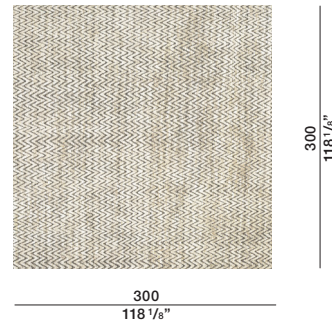

Height fleece: 0,6 cm.
Density: 2,2 Kg/mq
Hand knotted
Knot density: 15.000 knots/mq.
70% Bamboo silk 20% Wool 10% Cotton

COLOURS

Melange/white_Melange/brown

MAINTENANCE

Low power vacuum cleaning with special
Altai brush supplied together with the carpet
(Maintenance kit)

CLEANING

Only professional cleaning

MADE TO MEASURE

Rugs can be made to measure subject to a feasibility
check by the Molteni&C Sales Office.

Maximum height of the carpet 700 cm

Price per sqm for made-to-measure items fup to 25 sqm.
For rugs with a larger surface areas, pricing will be quoted ad hoc.

NOTES

The overall size of the rugs, including customised articles,
may vary by +/- 3% due to how they are made.

If the rugs are to be placed side by side, specify which sides
will touch in the order.

When ordering made-to-measure rugs,
please specify the dimensions by indicating H and W.

DIMENSIONS

TACR01

TACR02

TACR03

Melange/white

Melange/brown

DATASHEET

REGISTERED
DESIGN