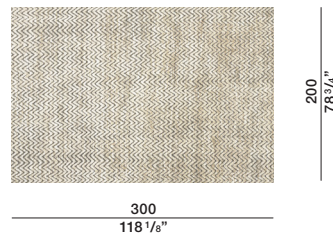

TECHNICAL INFORMATION

Height fleece: 0,6 cm.
Density: 2,2 Kg/mq
Hand knotted
Knot density: 15.000 knots/mq.
70% Bamboo silk 20% Wool 10% Cotton

COLOURS

Melange/white_Melange/brown

MAINTENANCE

Low power vacuum cleaning with special
Altai brush supplied together with the carpet
(Maintenance kit)

CLEANING

Only professional cleaning

MADE TO MEASURE

Rugs can be made to measure subject to a feasibility
check by the Molteni&C Sales Office.

Maximum height of the carpet 700 cm

Price per sqm for made-to-measure items fup to 25 sqm.
For rugs with a larger surface areas, pricing will be quoted ad hoc.

NOTES

The overall size of the rugs, including customised articles,
may vary by +/- 3% due to how they are made.

If the rugs are to be placed side by side, specify which sides
will touch in the order.

When ordering made-to-measure rugs,
please specify the dimensions by indicating H and W.

DIMENSIONS

TACR01