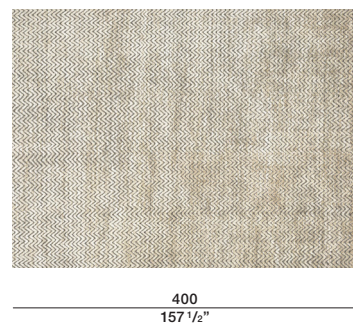

Height fleece: 0,6 cm.
Density: 2,2 Kg/mq
Hand knotted
Knot density: 15.000 knots/mq.
70% Bamboo silk 20% Wool 10% Cotton

COLOURS

Melange/white_Melange/brown

MAINTENANCE

Low power vacuum cleaning with special
Altai brush supplied together with the carpet
(Maintenance kit)

NOTES

The overall size of the rugs, including customised articles,
may vary by +/- 3% due to how they are made.

If the rugs are to be placed side by side, specify which sides
will touch in the order.

When ordering made-to-measure rugs,
please specify the dimensions by indicating H and W.

DIMENSIONS

TACR01

TACR02

TACR03

Melange/white

Melange/brown

DATASHEET

REGISTERED
DESIGN