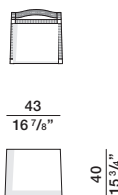

waterproof cover XGPA20

optional seat cushion
GCPA20

optional cushion
n. 1 seat cushion 40X192 cm

chair
GSE05

waterproof cover XGSE05

optional seat cushion
GCSE05

optional cushion
n. 1 seat cushion 43X43 cm

chair with armrests
GSB05

waterproof cover XGSB05

optional cushion
GCSB05

n. 1 seat cushion 43X50 cm

stool
GSG05

waterproof cover XGSG05

optional seat cushion
GCSG05

suggested cushions
n. 1 seat cushion 42,5X39,5 cm