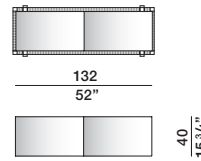

2—
3

DATASHEET

REGISTERED
DESIGN

X.2022

DIMENSIONS

Notes

- For chairs, stool and benches: the seat cushion is optional.
- No reductions of any kind or changes to the finish are possible.

When ordering

Specify the finish of the woven rope

Molteni & C | OUTDOOR

3—
3

bench
GPA14

waterproof cover XGPA14

optional seat cushion
GCPA14

optional cushion
n. 1 seat cushion 40X132 cm

bench
GPA20

waterproof cover XGPA20

optional seat cushion
GCPA20

optional cushion
n. 1 seat cushion 40X192 cm

chair
GSE05

waterproof cover XGSE05

optional seat cushion
GCSE05

optional cushion
n. 1 seat cushion 43X43 cm