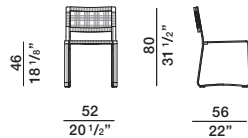

2—
3

DATASHEET

REGISTERED
DESIGN

X.2022

DIMENSIONS

Notes

- For chairs, stool and benches: the seat cushion is optional.
- No reductions of any kind or changes to the finish are possible.

When ordering

Specify the finish of the woven rope

Molteni & C | OUTDOOR

3—
3

bench
GPA14

waterproof cover XGPA14

optional seat cushion
GCPA14

optional cushion
n. 1 seat cushion 40X132 cm

bench
GPA20

waterproof cover XGPA20

optional seat cushion
GCPA20

optional cushion
n. 1 seat cushion 40X192 cm

chair
GSE05

waterproof cover XGSE05

optional seat cushion
GCSE05

optional cushion
n. 1 seat cushion 43X43 cm