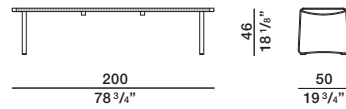

2—
3

DATASHEET

REGISTERED
DESIGN

X.2022

DIMENSIONS

Notes

- For chairs, stool and benches: the seat cushion is optional.
- No reductions of any kind or changes to the finish are possible.

When ordering

Specify the finish of the woven rope

Molteni & C | OUTDOOR

3—
3

bench
GPA14

waterproof cover XGPA14

optional seat cushion
GCPA14

optional cushion
n. 1 seat cushion 40X132 cm

bench
GPA20

waterproof cover XGPA20

optional seat cushion
GCPA20

optional cushion
n. 1 seat cushion 40X192 cm

chair
GSE05

waterproof cover XGSE05

optional seat cushion
GCSE05

optional cushion
n. 1 seat cushion 43X43 cm