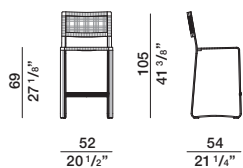

waterproof cover XGPA20

optional seat cushion
GCPA20

optional cushion
n. 1 seat cushion 40X192 cm

chair
GSE05

waterproof cover XGSE05

optional seat cushion
GCSE05

optional cushion
n. 1 seat cushion 43X43 cm

chair with armrests
GSB05

waterproof cover XGSB05

optional cushion
GCSB05

n. 1 seat cushion 43X50 cm

stool
GSG05

waterproof cover XGSG05

optional seat cushion
GCSG05

suggested cushions
n. 1 seat cushion 42,5X39,5 cm