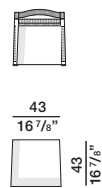

waterproof cover XGPA20

optional seat cushion
GCPA20

optional cushion
n. 1 seat cushion 40X192 cm

chair
GSE05

waterproof cover XGSE05

optional seat cushion
GCSE05

optional cushion
n. 1 seat cushion 43X43 cm

chair with armrests
GSB05

waterproof cover XGSB05

optional cushion
GCSB05

n. 1 seat cushion 43X50 cm

stool
GSG05

waterproof cover XGSG05

optional seat cushion
GCSG05

suggested cushions
n. 1 seat cushion 42,5X39,5 cm