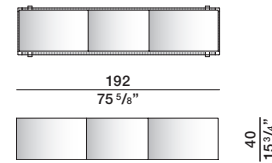

2—
3

DATASHEET

REGISTERED
DESIGN

X.2022

DIMENSIONS

Notes

- For chairs, stool and benches: the seat cushion is optional.
- No reductions of any kind or changes to the finish are possible.

When ordering

Specify the finish of the woven rope

Molteni & C | OUTDOOR

3—
3

bench
GPA14

waterproof cover XGPA14

optional seat cushion
GCPA14

optional cushion
n. 1 seat cushion 40X132 cm

bench
GPA20

waterproof cover XGPA20

optional seat cushion
GCPA20

optional cushion
n. 1 seat cushion 40X192 cm

chair
GSE05

waterproof cover XGSE05

optional seat cushion
GCSE05

optional cushion
n. 1 seat cushion 43X43 cm