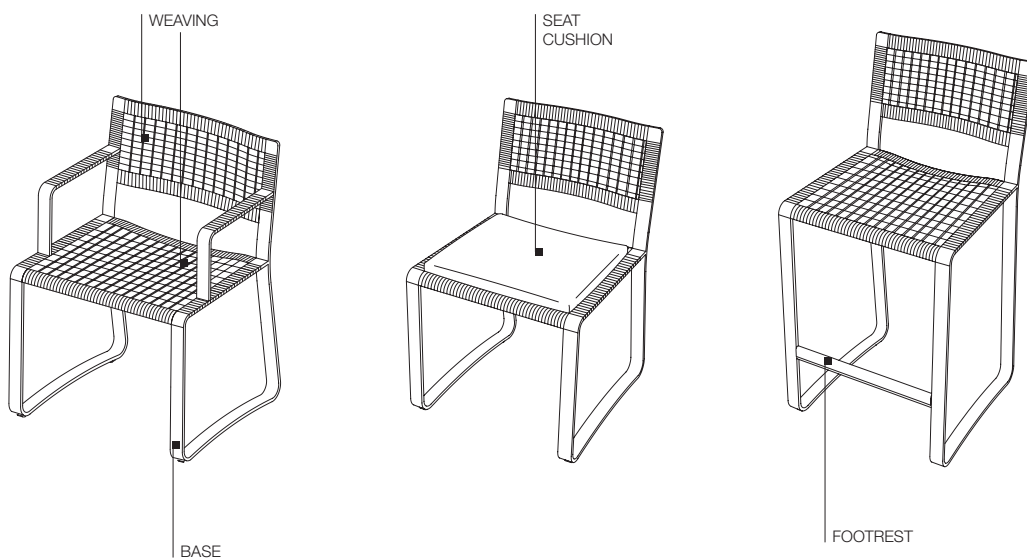

TIMEOUT COLLECTION GREEN POINT — VINCENT VAN DUYSSEN 2022

1—
3

In the seating, the theme of the band of burnished painted aluminium, the fil rouge of the Collection, is taken up again in a more leisurely rhythm to create the structure. The bending of the band draws the shape of the backrest and sled bases, with dynamic, agile and with no corners. A dense, handcrafted polypropylene rope cover is woven onto the metal frame. More compact in its seating dimensions, the stool from the Timeout Collection has a slender structure, characterised by a flat band in burnished painted aluminium with no corners. Seen in profile, the slender thickness of the band gives the stool a delicate, airy silhouette, contrasting with the dense, textured upholstery in the traditional weave pattern that characterises the entire Timeout Collection. A multipurpose element with an accentuated horizontal nature, the bench lends itself well to the freedom of use and mobility inherent in outdoor furniture.

SEAT CUSHION

insert in shaped polyurethane, cover in waterproof polyester fibre, 100% recyclable

WEAVING

polypropylene fibre

FOOTREST (STOOL)

nylon

WATERPROOF COVER

100% polyester

2—
3

DATASHEET

REGISTERED
DESIGN

X.2022

DIMENSIONS

Notes

- For chairs, stool and benches: the seat cushion is optional.
- No reductions of any kind or changes to the finish are possible.

When ordering