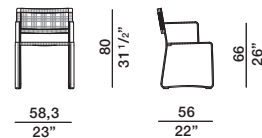

2—
3

DATASHEET

REGISTERED
DESIGN

X.2022

DIMENSIONS

Notes

- For chairs, stool and benches: the seat cushion is optional.
- No reductions of any kind or changes to the finish are possible.

When ordering

Specify the finish of the woven rope

Molteni & C | OUTDOOR

3—
3

bench
GPA14

waterproof cover XGPA14

optional seat cushion
GCPA14

optional cushion
n. 1 seat cushion 40X132 cm

bench
GPA20

waterproof cover XGPA20

optional seat cushion
GCPA20

optional cushion
n. 1 seat cushion 40X192 cm

chair
GSE05

waterproof cover XGSE05

optional seat cushion
GCSE05

optional cushion
n. 1 seat cushion 43X43 cm

chair with armrests
GSB05

waterproof cover XGSB05

optional cushion
GCSB05

n. 1 seat cushion 43X50 cm

stool
GSG05

waterproof cover XGSG05

optional seat cushion
GCSG05

suggested cushions
n. 1 seat cushion 42,5X39,5 cm