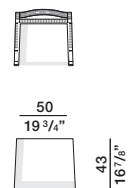

waterproof cover XGPA20

optional seat cushion
GCPA20

optional cushion
n. 1 seat cushion 40X192 cm

chair
GSE05

waterproof cover XGSE05

optional seat cushion
GCSE05

optional cushion
n. 1 seat cushion 43X43 cm

chair with armrests
GSB05

waterproof cover XGSB05

optional cushion
GCSB05

n. 1 seat cushion 43X50 cm

stool
GSG05

waterproof cover XGSG05

optional seat cushion
GCSG05

suggested cushions
n. 1 seat cushion 42,5X39,5 cm