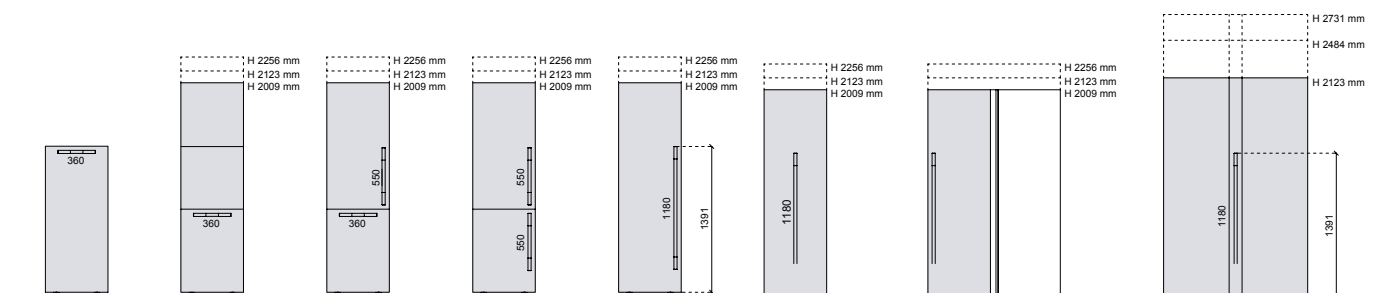

3—
11

Post handle

Handle in solid wood with inserts in iris, pewter and bronze.
Available on the range columns.

Compensation panels

Tivali always has two 38 mm side compensation panels, in the same finish as the Tivali shell.