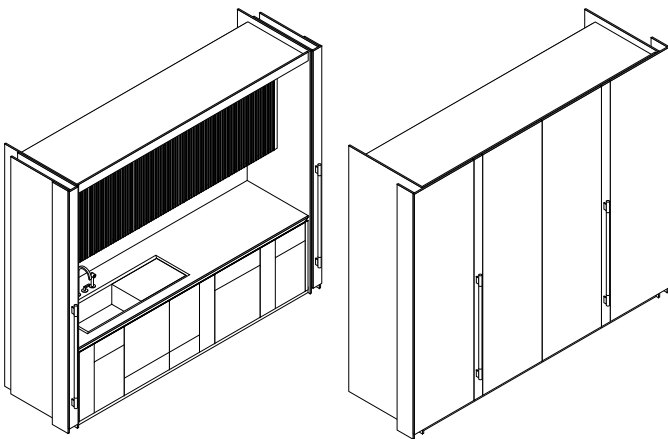

® Molteni&C Dada Engineered patent
Brevetto Molteni&C Dada Engineered

FINISHES

Tivali 2.0

pearl matt lacquered retractable doors, sunrise oak Post handles, sunrise oak structure, lid with integrated led light, sunrise oak inner Intersection base unit, Super white marble shaped top th. 50mm and splashback, pewter skirting

Stripe wall units

sunrise oak slates and clear glass doors, inner led light

Columns

pearl matt lacquered doors, sunrise oak Post handles, pewter skirting

PLUSES

- Design by Dante Bonuccelli
- One of the first hideaway kitchen projected
- Award-winning: Red Dot Design Award best of the best 2008; ADI Index 2005
- Patented doors that slide, fold, and disappear into side compartments
- Flexible combinations
- Suitable for linear spaces from 2.40 to 3 meters
- Perfect synthesis of tidiness and functionality
- Ideal solution for lofts and open kitchens