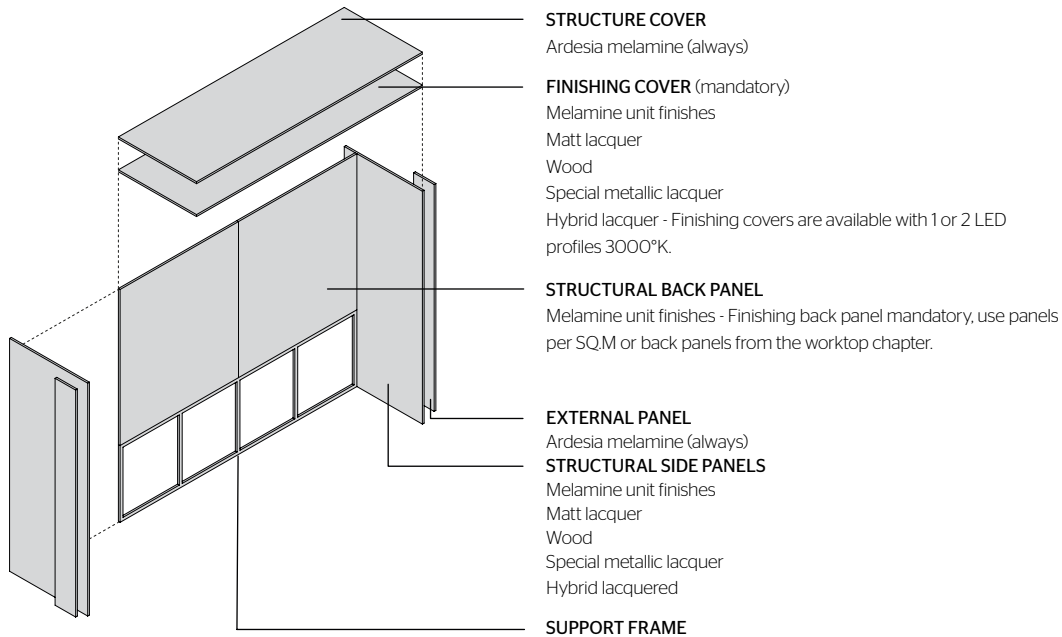

Stripe wall units

sunrise oak slates and clear glass doors, inner led light

Columns

pearl matt lacquered doors, sunrise oak Post handles, pewter skirting

PLUSES

- Design by Dante Bonuccelli
- One of the first hideaway kitchen projected
- Award-winning: Red Dot Design Award best of the best 2008; ADI Index 2005
- Patented doors that slide, fold, and disappear into side compartments
- Flexible combinations
- Suitable for linear spaces from 2.40 to 3 meters
- Perfect synthesis of tidiness and functionality
- Ideal solution for lofts and open kitchens

Structure and internal finishes

Tivali must always be sold with internal modules.
 Be they base units, wall units or columns, it is not possible to sell just the body with doors.

YP handle

Handle finish in Iris, Pewter and Bronze.
Available on the range columns.

BASE UNITS:

A different compensation panel is provided depending on the model of kitchen.

WALL UNITS / COLUMNS / EXTENSION UNITS

The compensation panel is aligned with the unit.

A KITCHENS WITH HORIZONTAL GROOVE (NO INTERSECTION):