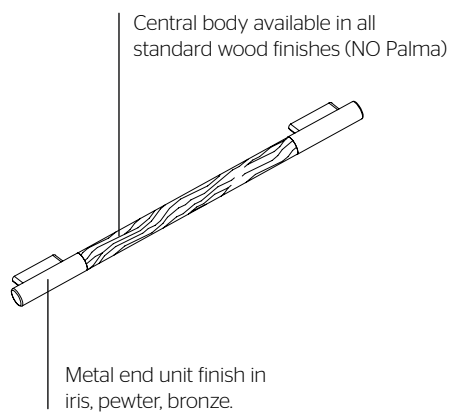

Structure and internal finishes

Tivali must always be sold with internal modules.
 Be they base units, wall units or columns, it is not possible to sell just the body with doors.

YP handle

Handle finish in Iris, Pewter and Bronze.
Available on the range columns.

3—
11

Post handle

Handle in solid wood with inserts in iris, pewter and bronze.
Available on the range columns.

Compensation panels

Tivali always has two 38 mm side compensation panels, in the same finish as the Tivali shell.