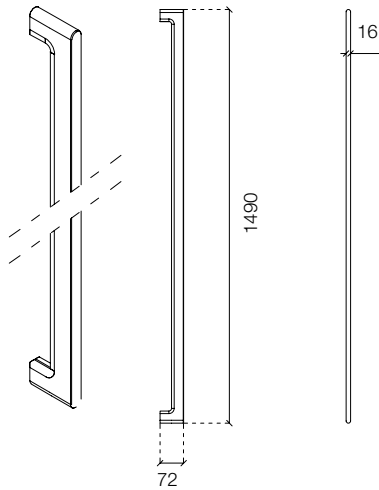

Stripe wall units

sunrise oak slates and clear glass doors, inner led light

Columns

pearl matt lacquered doors, sunrise oak Post handles, pewter skirting

PLUSES

- Design by Dante Bonuccelli
- One of the first hideaway kitchen projected
- Award-winning: Red Dot Design Award best of the best 2008; ADI Index 2005
- Patented doors that slide, fold, and disappear into side compartments
- Flexible combinations
- Suitable for linear spaces from 2.40 to 3 meters
- Perfect synthesis of tidiness and functionality
- Ideal solution for lofts and open kitchens

3—
11

Post handle

Handle in solid wood with inserts in iris, pewter and bronze.
Available on the range columns.

Compensation panels

Tivali always has two 38 mm side compensation panels, in the same finish as the Tivali shell.