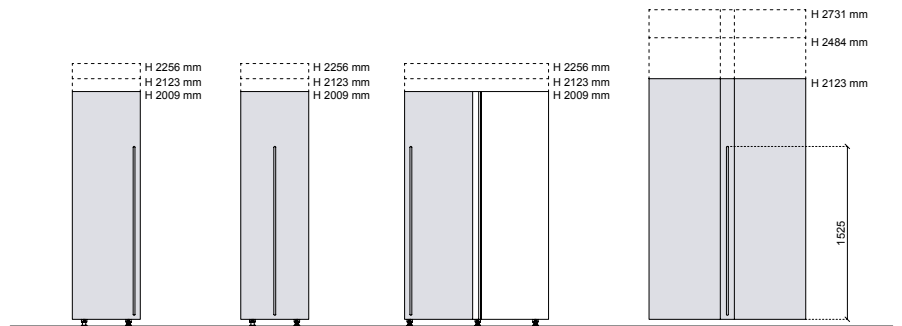

3—
11

Post handle

Handle in solid wood with inserts in iris, pewter and bronze.
Available on the range columns.

Compensation panels

Tivali always has two 38 mm side compensation panels, in the same finish as the Tivali shell.