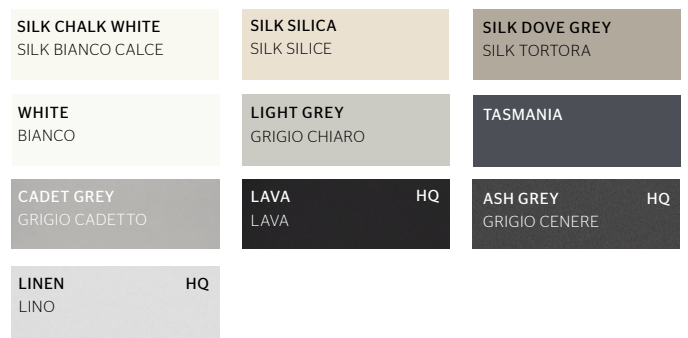

C KITCHENS WITH HANDLE OR HANDLE PROFILE:

The compensation band is aligned to the checkout. The compensation band is included in the price.

Molteni & C

Door finishes

ES WOODS

LX FENIX® NTM

LO, LL, VVA, VAA LACQUERED, GLASS | LACCATI, VETRI

LP LAMINATES | LAMINATI

LSH HYBRID LACQUERED | LACCATI HYBRID

PT LUNAR

LOS SPECIAL METALLIZED LACQUERED | LACCATI SPECIALI