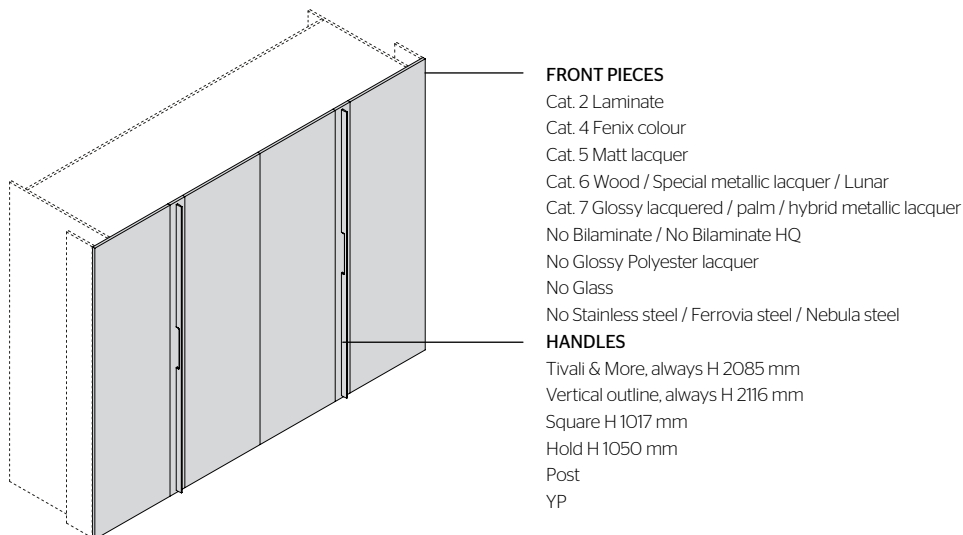

Stripe wall units

sunrise oak slates and clear glass doors, inner led light

Columns

pearl matt lacquered doors, sunrise oak Post handles, pewter skirting

PLUSES

- Design by Dante Bonuccelli
- One of the first hideaway kitchen projected
- Award-winning: Red Dot Design Award best of the best 2008; ADI Index 2005
- Patented doors that slide, fold, and disappear into side compartments
- Flexible combinations
- Suitable for linear spaces from 2.40 to 3 meters
- Perfect synthesis of tidiness and functionality
- Ideal solution for lofts and open kitchens

Structure and internal finishes

Tivali must always be sold with internal modules.
 Be they base units, wall units or columns, it is not possible to sell just the body with doors.

YP handle

Handle finish in Iris, Pewter and Bronze.
Available on the range columns.