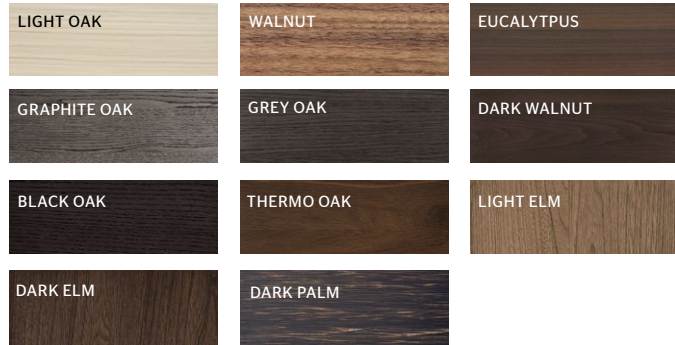

Stripe wall units

sunrise oak slates and clear glass doors, inner led light

Columns

pearl matt lacquered doors, sunrise oak Post handles, pewter skirting

PLUSES

- Design by Dante Bonuccelli
- One of the first hideaway kitchen projected
- Award-winning: Red Dot Design Award best of the best 2008; ADI Index 2005
- Patented doors that slide, fold, and disappear into side compartments
- Flexible combinations
- Suitable for linear spaces from 2.40 to 3 meters
- Perfect synthesis of tidiness and functionality
- Ideal solution for lofts and open kitchens

C KITCHENS WITH HANDLE OR HANDLE PROFILE:

The compensation band is aligned to the checkout. The compensation band is included in the price.

Molteni & C

Door finishes

ES WOODS

LX FENIX® NTM

LO, LL, VVA, VAA LACQUERED, GLASS | LACCATI, VETRI

LP LAMINATES | LAMINATI

LSH HYBRID LACQUERED | LACCATI HYBRID

PT LUNAR

LOS SPECIAL METALLIZED LACQUERED | LACCATI SPECIALI