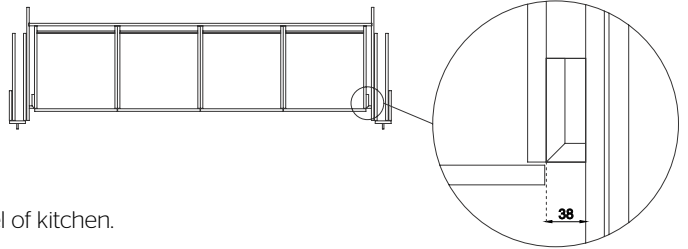

3—
11

Post handle

Handle in solid wood with inserts in iris, pewter and bronze.
Available on the range columns.

Compensation panels

Tivali always has two 38 mm side compensation panels, in the same finish as the Tivali shell.

BASE UNITS:

A different compensation panel is provided depending on the model of kitchen.

WALL UNITS / COLUMNS / EXTENSION UNITS

The compensation panel is aligned with the unit.

A KITCHENS WITH HORIZONTAL GROOVE (NO INTERSECTION):