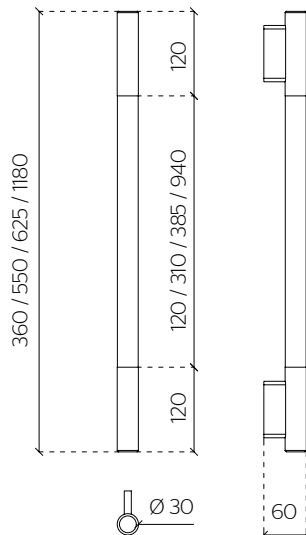

3—
11

Post handle

Handle in solid wood with inserts in iris, pewter and bronze.
Available on the range columns.

Compensation panels

Tivali always has two 38 mm side compensation panels, in the same finish as the Tivali shell.