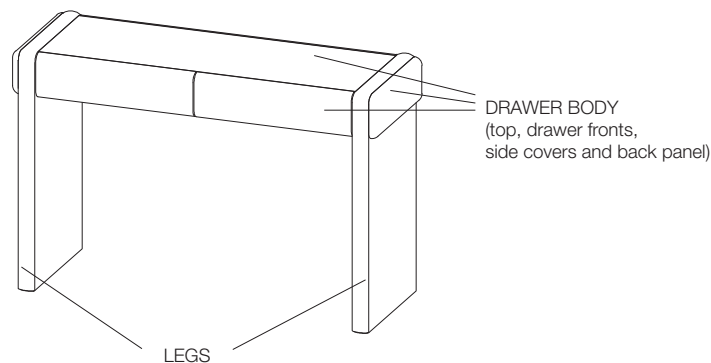

FINISHES

GLOSSY LACQUER FINISHES
in the colours of the Molteni range

MARBLES (Cat. M1)
black marquina
rain forest green
red lepanto

MARBLES (Cat. M5)
calacatta

QUARTZITE
avocadus green

MARBLE (Cat. M7)
breccia capraia

TECHNICAL INFORMATION

STRUCTURE

Painted steel sheet.

DRAWER INSIDE

Particle board panels painted in the colours of the leg.

TOP, SIDES, BACKREST AND DRAWER FRONTS

30 mm thick marble in the types of the Molteni range foreseen for the model.
Wood fibre panels painted in the colours of the Molteni range.

LEGS

Wood fibre panels painted in the colours of the Molteni range.

ADJUSTABLE FEET

Non-slip plastic material.

DIMENSIONS

Notes

- The usable space within the drawers is in matt lacquer in the same colour as the leg.
- In the glossy lacquered version, the drawer body and leg colours must be the same colour.

console

MC13/47

DATASHEET

REGISTERED
DESIGN

2026