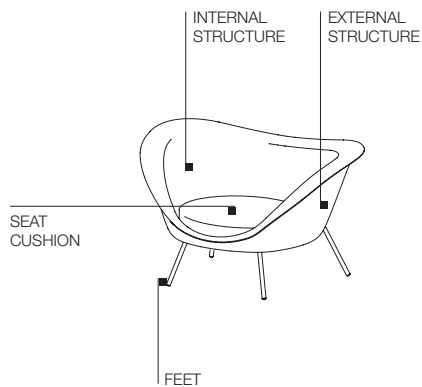

FEET FINISH

black chrome

TECHNICAL INFORMATION

EXTERNAL STRUCTURE

Compact cold moulded polyurethane.

INTERNAL STRUCTURE

Electro-welded metal frame; flexible cold moulded polyurethane.

SEAT CUSHION

Insert shaped polyurethane and polyester fibre. Cover in resin treated bonded velveteen.

FEET

Chromed steel with plastic non-slip floor slides.

OUTER COVER

(See attached card, specific for each cover).

Note: Covers are difficult to remove.

OUTER COVER
REMOVABLE BY
EXPERT PERSONNEL

AVAILABLE IN FIRE-RESISTANT
VERSION TB117 AND BS5852

DIMENSIONS

armchair

D.154.2

DATASHEET

REGISTERED
DESIGN

IX.2023