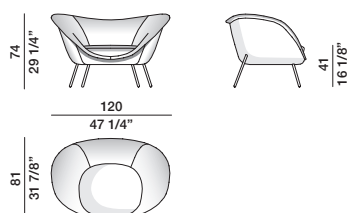

OUTER COVER
REMOVABLE BY
EXPERT PERSONNEL

AVAILABLE IN FIRE-RESISTANT
VERSION TB117 AND BS5852

DIMENSIONS

armchair

D.154.2

DATASHEET

REGISTERED
DESIGN

IX.2023

moltenigroup.com

Dimensions in centimeters and inches. The right to discontinue and make changes is reserved. This information is based on the latest product information available at the time of printing.