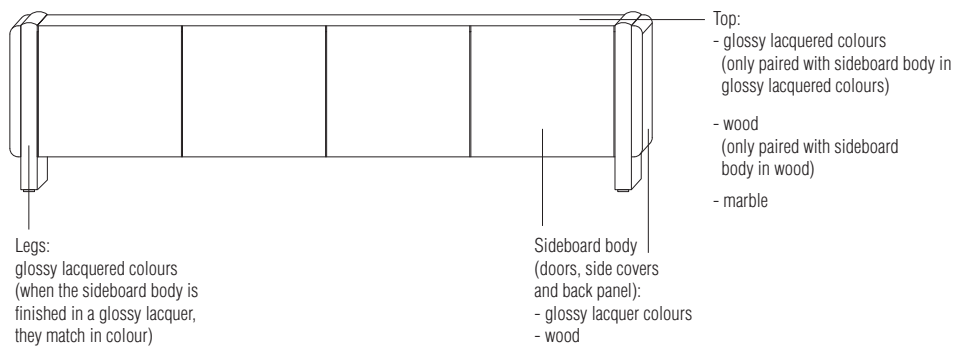

DATASHEET

REGISTERED
DESIGN

2026

moltenigroup.com

Dimensions in centimeters and inches. The right to discontinue and make changes is reserved. This information is based on the latest product information available at the time of printing.

Molteni & C

TECHNICAL INFORMATION

W 231 cm with 4 doors

2—
3

W 260 cm with 2 doors and open compartment

DATASHEET

REGISTERED
DESIGN

2026

DIMENSIONS

Notes

- The Midday sideboard can be positioned in the centre of the room.
- Inside the doors:
 - The finish is in matt lacquer, in the same colour as the legs.
 - Shelf option not available.

sideboard