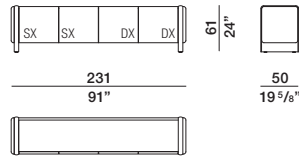

DATASHEET

REGISTERED
DESIGN

2026

moltenigroup.com

Dimensions in centimeters and inches. The right to discontinue and make changes is reserved. This information is based on the latest product information available at the time of printing.

Molteni & C

TECHNICAL INFORMATION

W 231 cm with 4 doors

2—
3

W 260 cm with 2 doors and open compartment

DATASHEET

REGISTERED
DESIGN

2026

DIMENSIONS

Notes

- The Midday sideboard can be positioned in the centre of the room.
- Inside the doors:
 - The finish is in matt lacquer, in the same colour as the legs.
 - Shelf option not available.

sideboard