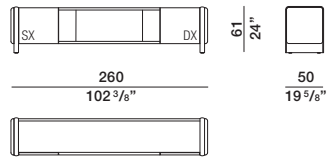

sideboard

top and internal back
glossy lacquer wood
MG26/06

top and internal back
marble
emperador dark
black marquina
rain forest green

top and internal back
marble
avocadus green
breccia capraia
maldive white
red lepanto

top and internal back
marble
bronzite