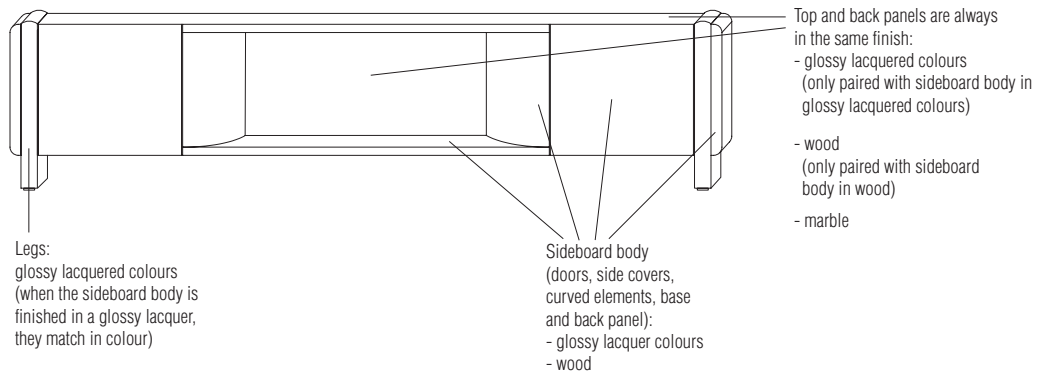

Molteni & C

TECHNICAL INFORMATION

W 231 cm with 4 doors

2—
3

W 260 cm with 2 doors and open compartment

DATASHEET

REGISTERED
DESIGN

2026

DIMENSIONS

Notes

- The Midday sideboard can be positioned in the centre of the room.
- Inside the doors:
 - The finish is in matt lacquer, in the same colour as the legs.
 - Shelf option not available.

sideboard