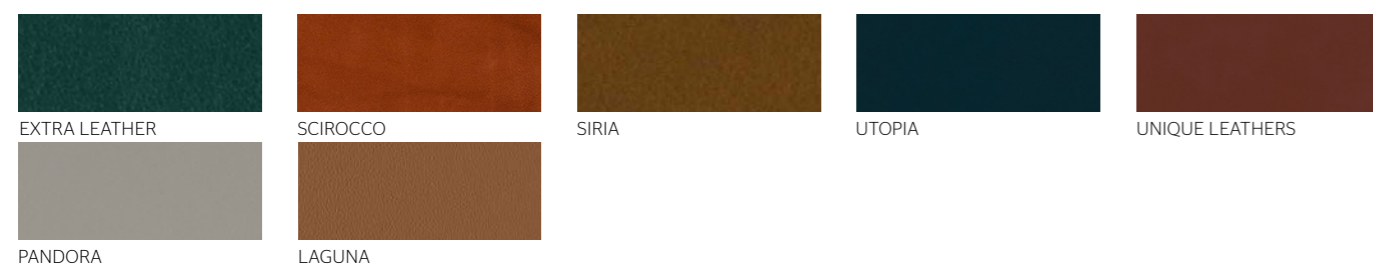

FINISHES
FINITURE

FEET - PIEDI

SHINY ALUMINIUM
ALLUMINIO LUCIDO

PEWTER COLOUR
COLOR PELTRO

FABRICS AND LEATHERS
TESSUTI E PELLI

FABRICS - TESSUTI

LEATHERS - PELLI

DISCOVER ALL
THE OPTIONS