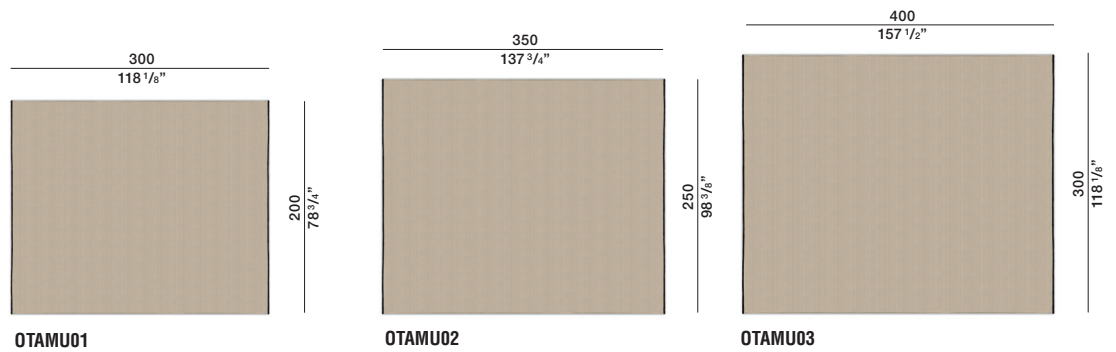

Musco
monocolour carpet