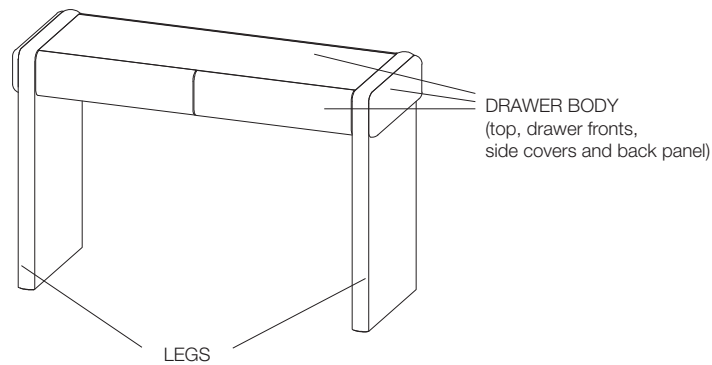

FINISHES

GLOSSY LACQUER FINISHES
in the colours of the Molteni range

MARBLE FINISHES

black marquina
rain forest green
red lepanto
avocadus green
calacatta
breccia capraia

Molteni & C

2—
2

TECHNICAL INFORMATION

STRUCTURE

Painted steel sheet.

DRAWER INSIDE

Anthracite painted particle board panels.

TOP, SIDES, BACKREST AND DRAWER FRONTS

30 mm thick marble in the types of the Molteni range foreseen for the model.

LEGS

Wood fibre panels painted in the colours of the Molteni range.

ADJUSTABLE FEET

Non-slip plastic material.

DIMENSIONS

Notes

The usable space within the drawers is in matt lacquer in the same colour as the leg.

console

MC13/47

DATASHEET

REGISTERED
DESIGN

2026