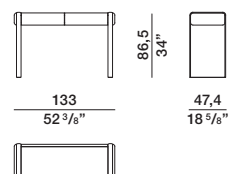

console

MC13/47

DATASHEET

REGISTERED
DESIGN

2026