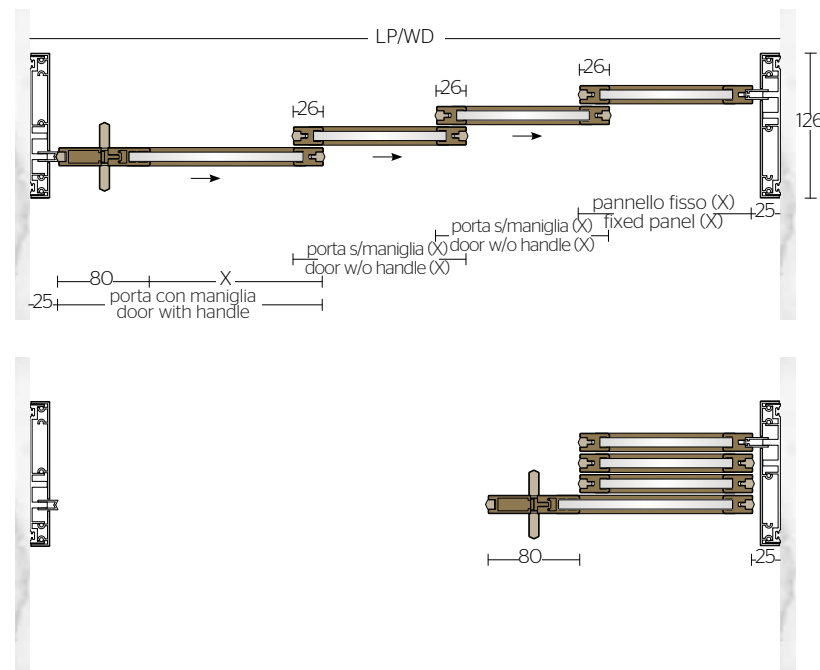

Sliding doors with fixed panel

Porte scorrevoli con pannello fisso

3 SLIDING DOORS WITH FIXED PANEL
SCORREVOLI A 3 PORTE CON PANNELLI FISSI