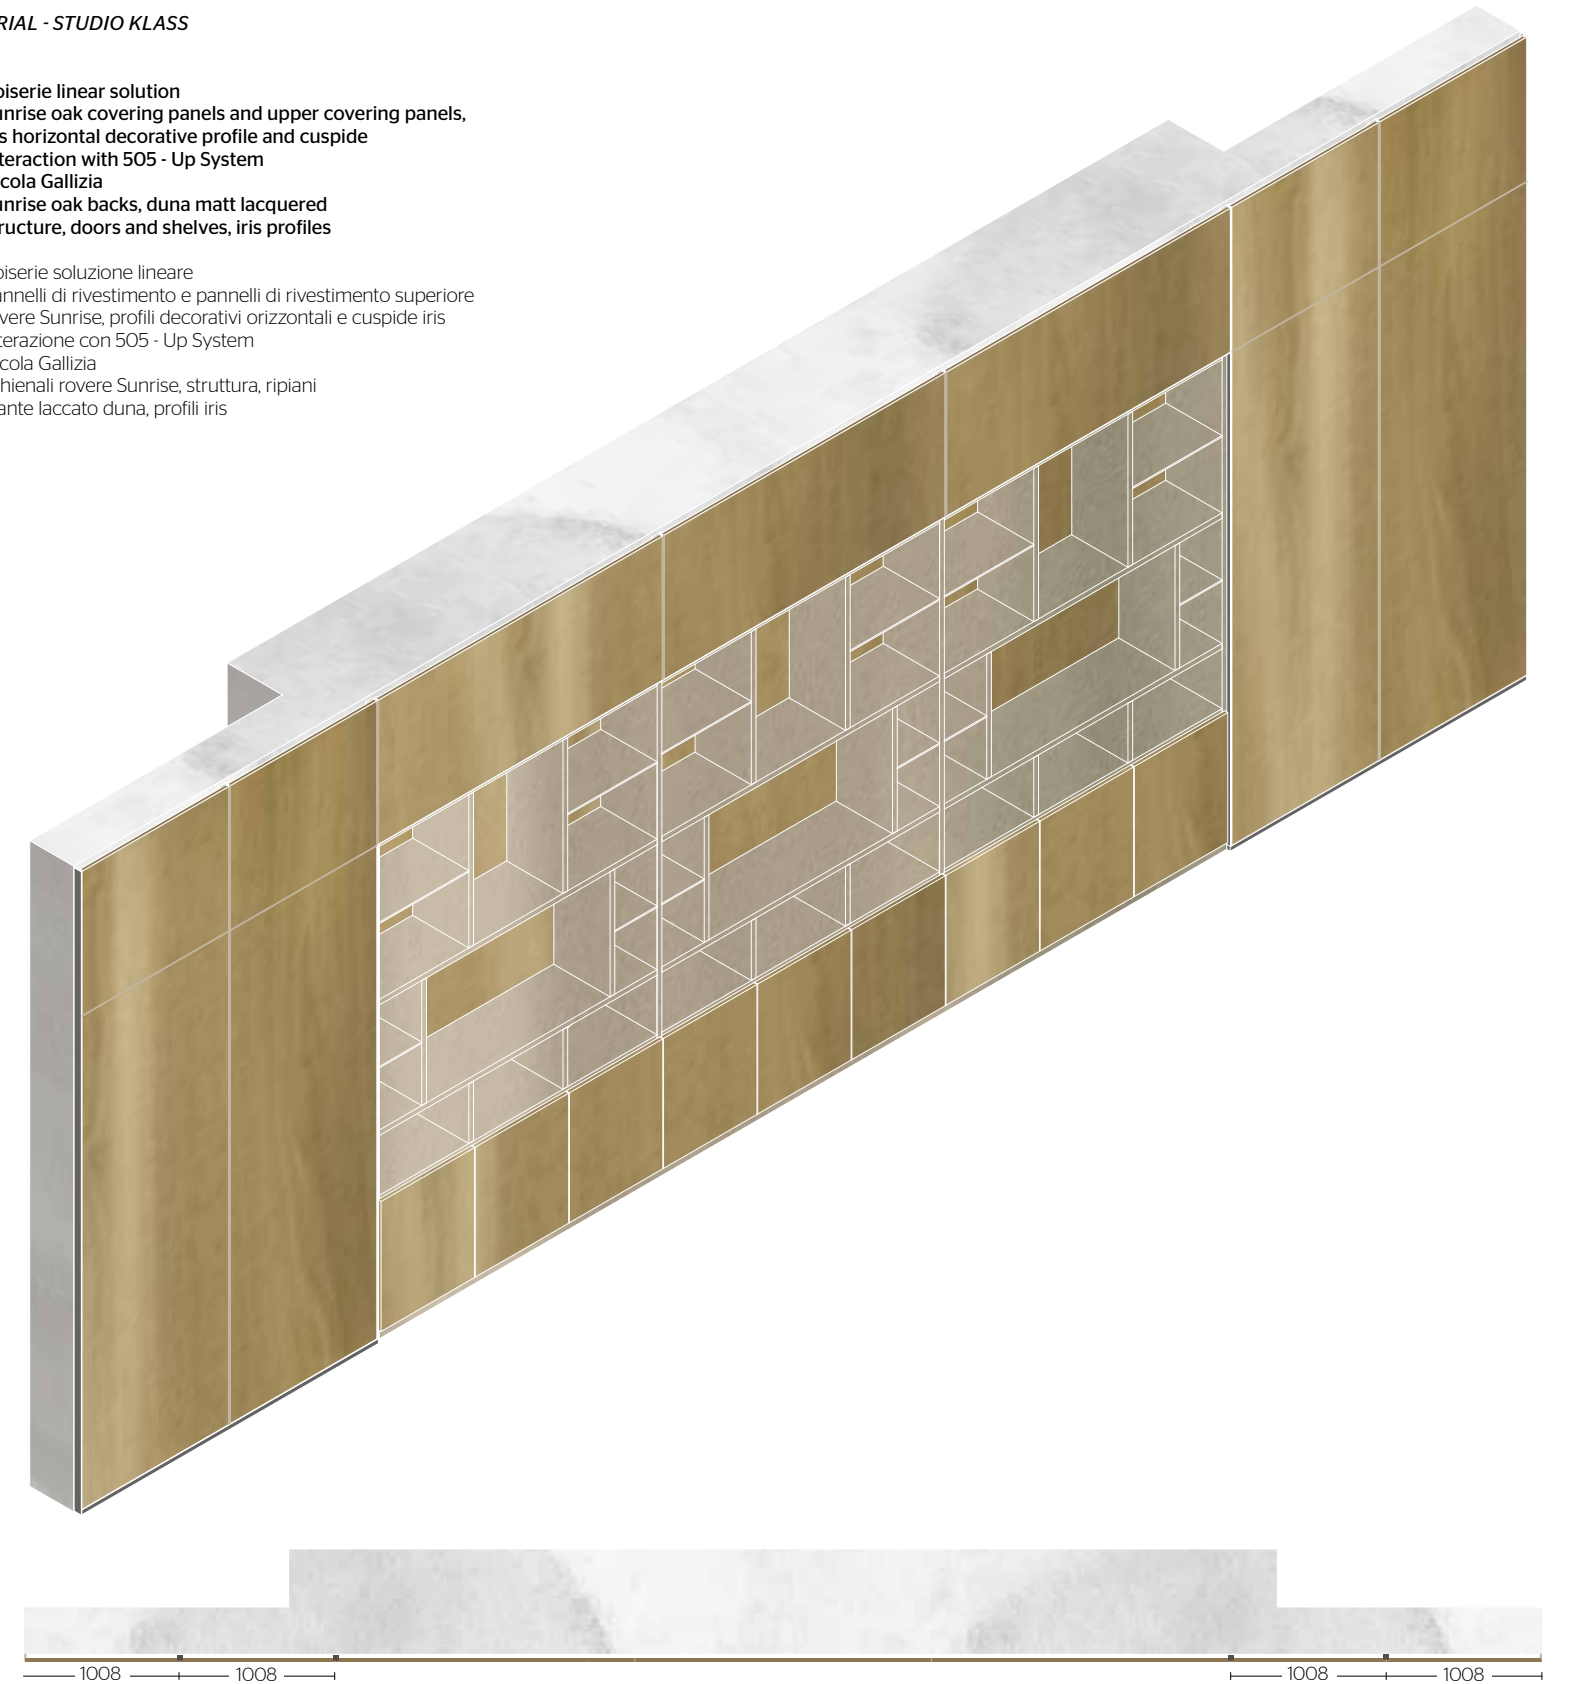

ARIAL - STUDIO KLASS

Boiserie linear solution
Sunrise oak covering panels and upper covering panels,
iris horizontal decorative profile and cuspide
interaction with 505 - Up System
Nicola Gallizia
Sunrise oak backs, duna matt lacquered
structure, doors and shelves, iris profiles

Boiserie soluzione lineare
pannelli di rivestimento e pannelli di rivestimento superiore
rovere Sunrise, profili decorativi orizzontali e cuspide iris
interazione con 505 - Up System
Nicola Gallizia
schienali rovere Sunrise, struttura, ripiani
e ante laccato duna, profili iris