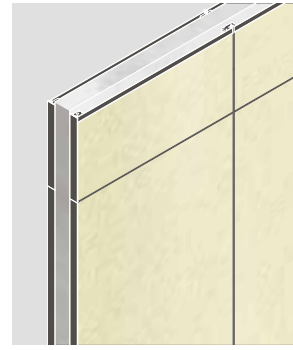

ALMOND WHITE MATT LACQUERED COVERING PANELS, PEWTER CUSPIDE AND HORIZONTAL DECORATIVE PROFILE

PANNELLI DI RIVESTIMENTO LACCATO OPACO ALMOND WHITE, CUSPIDE E PROFILO DECORATIVO ORIZZONTALE PELTRO