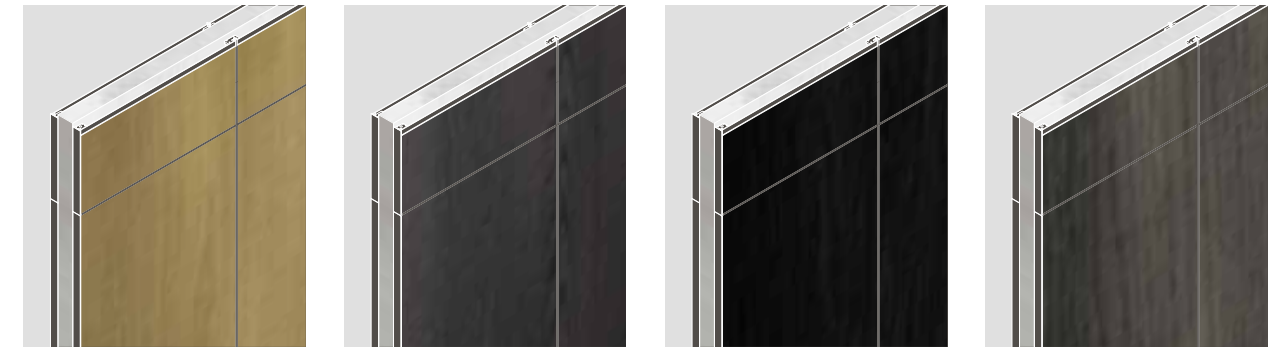

WOOD
ESSENZE

SUNRISE OAK COVERING PANELS, PEWTER CUSPIDE AND HORIZONTAL DECORATIVE PROFILE

PANNELLI DI RIVESTIMENTO ROVERE SUNRISE, CUSPIDE E PROFILO DECORATIVO ORIZZONTALE PELTRO

COFFEE OAK COVERING PANELS, PEWTER CUSPIDE AND HORIZONTAL DECORATIVE PROFILE

PANNELLI DI RIVESTIMENTO ROVERE CAFFÈ, CUSPIDE E PROFILO DECORATIVO ORIZZONTALE PELTRO

BLACK OAK COVERING PANELS, PEWTER CUSPIDE AND HORIZONTAL DECORATIVE PROFILE

PANNELLI DI RIVESTIMENTO ROVERE NERO, CUSPIDE E PROFILO DECORATIVO ORIZZONTALE PELTRO

GRAPHITE OAK COVERING PANELS, PEWTER CUSPIDE AND HORIZONTAL DECORATIVE PROFILE

PANNELLI DI RIVESTIMENTO ROVERE GRAFITE, CUSPIDE E PROFILO DECORATIVO ORIZZONTALE PELTRO