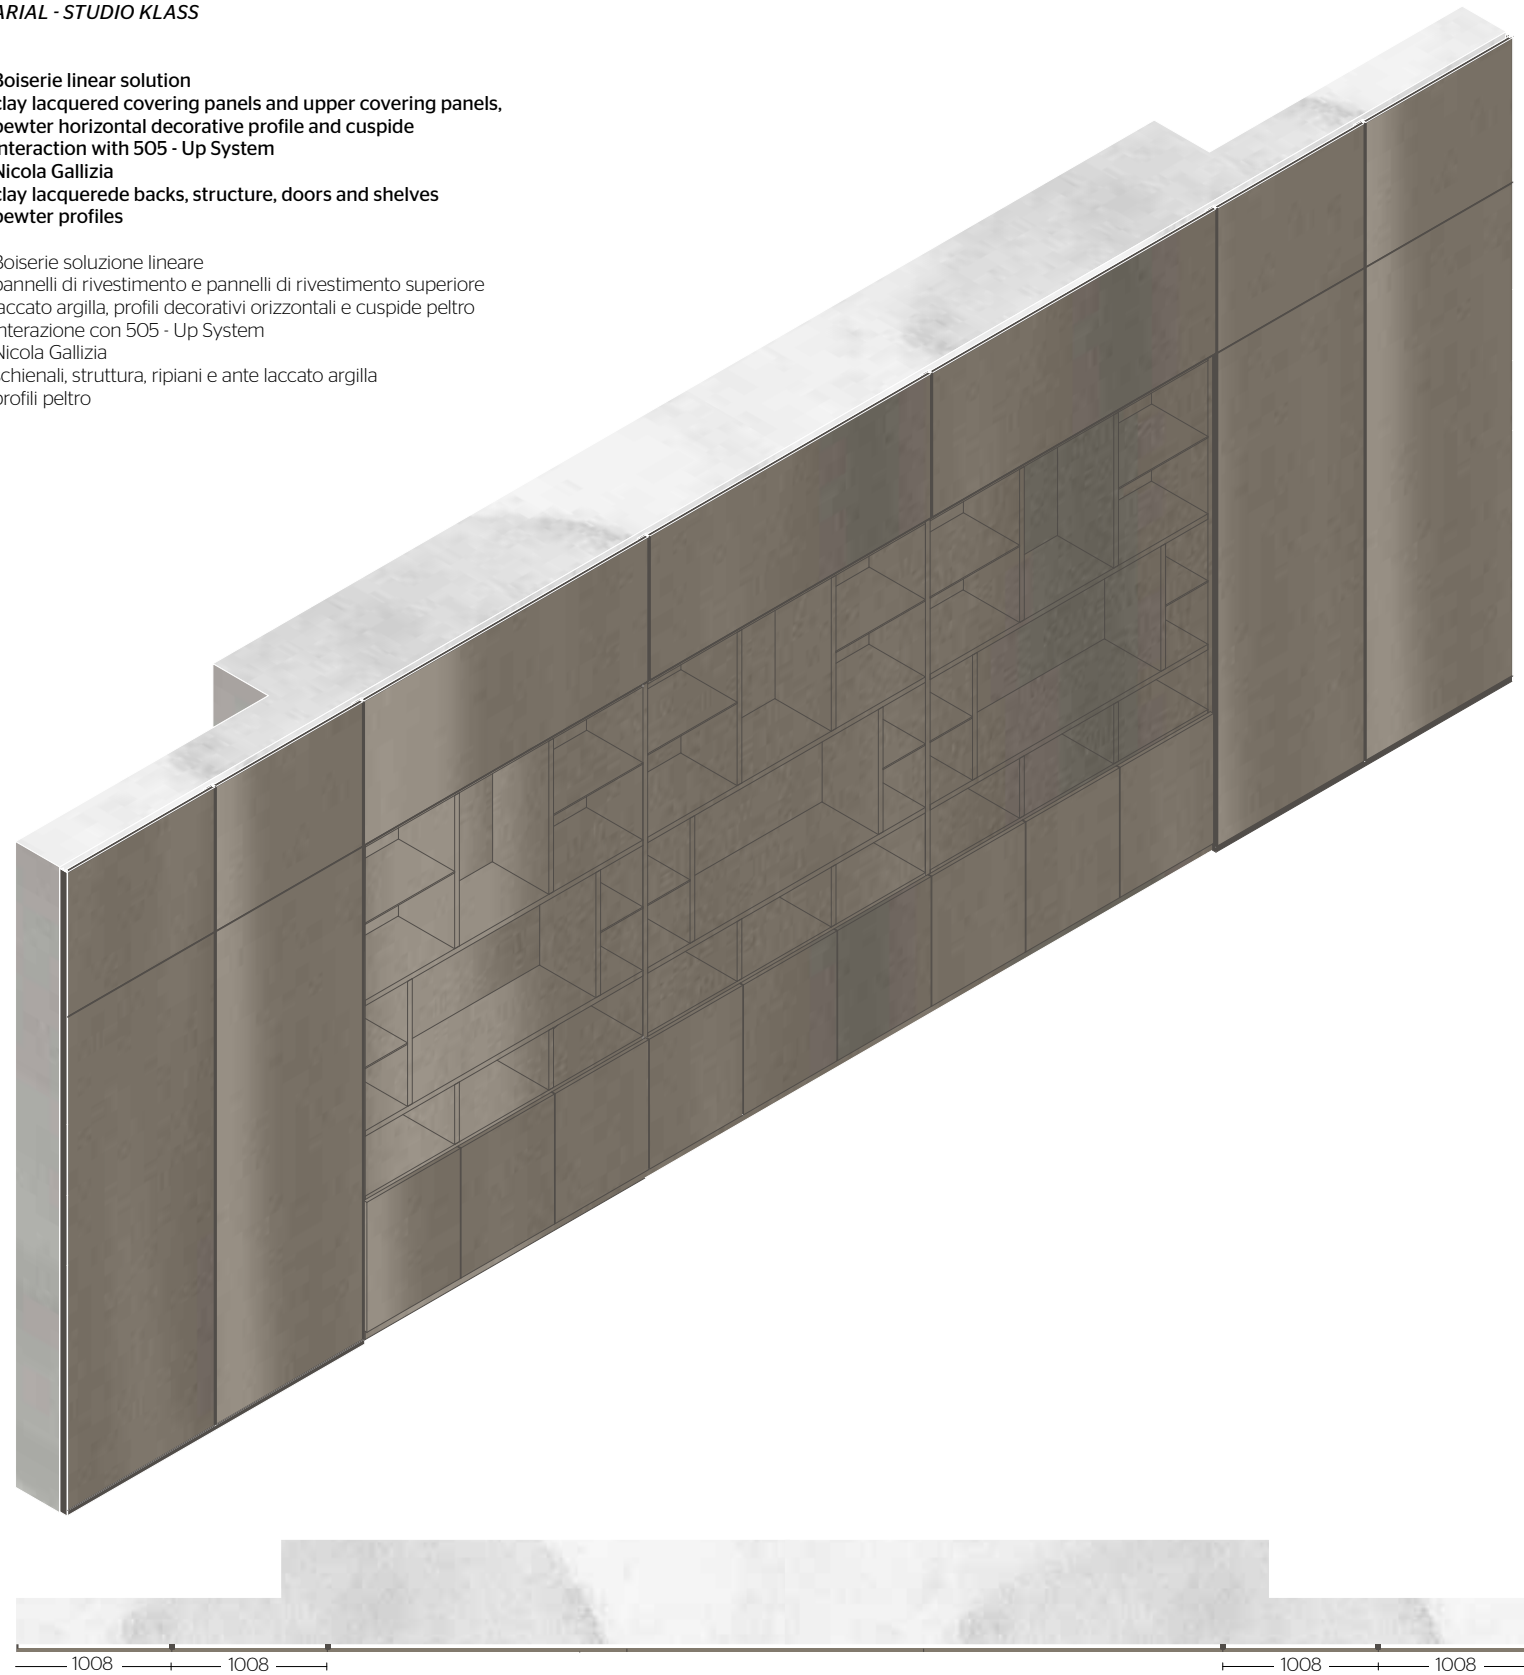

EXAMPLES OF LINEAR SOLUTIONS - INTERACTION WITH 505 - UP SYSTEM
ESEMPI DI SOLUZIONI LINEARI - INTERAZIONE CON 505 - UP SYSTEM

ARIAL - STUDIO KLASS

Boiserie linear solution
clay lacquered covering panels and upper covering panels,
pewter horizontal decorative profile and cuspide
interaction with 505 - Up System
Nicola Gallizia
clay lacquered backs, structure, doors and shelves
pewter profiles

Boiserie soluzione lineare
pannelli di rivestimento e pannelli di rivestimento superiore
laccato argilla, profili decorativi orizzontali e cuspide peltro
interazione con 505 - Up System
Nicola Gallizia
schienali, struttura, ripiani e ante laccato argilla
profili peltro