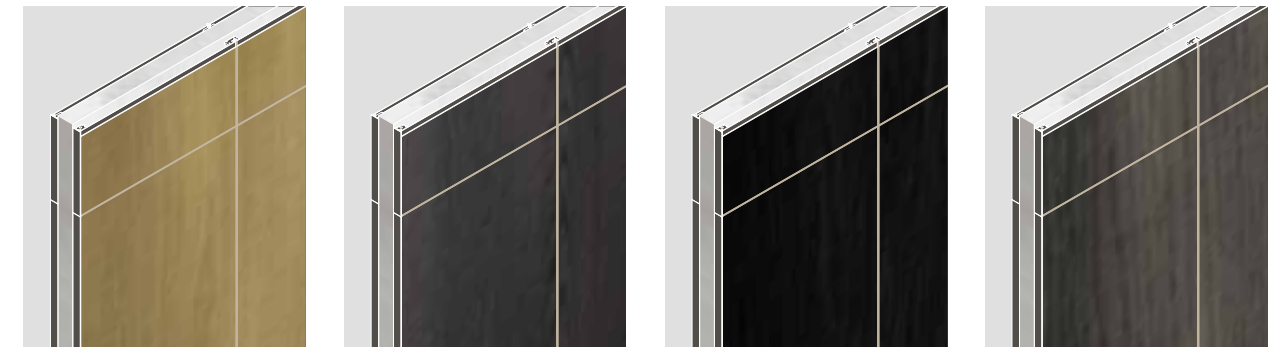

SUNRISE OAK COVERING PANELS, IRIS CUSPIDE AND HORIZONTAL DECORATIVE PROFILE

PANNELLI DI RIVESTIMENTO ROVERE SUNRISE, CUSPIDE E PROFILO DECORATIVO ORIZZONTALE IRIS

COFFEE OAK COVERING PANELS, IRIS CUSPIDE AND HORIZONTAL DECORATIVE PROFILE

PANNELLI DI RIVESTIMENTO ROVERE CAFFÈ, CUSPIDE E PROFILO DECORATIVO ORIZZONTALE IRIS

BLACK OAK COVERING PANELS, IRIS CUSPIDE AND HORIZONTAL DECORATIVE PROFILE

PANNELLI DI RIVESTIMENTO ROVERE NERO, CUSPIDE E PROFILO DECORATIVO ORIZZONTALE IRIS

GRAPHITE OAK COVERING PANELS, IRIS CUSPIDE AND HORIZONTAL DECORATIVE PROFILE

PANNELLI DI RIVESTIMENTO ROVERE GRAFITE, CUSPIDE E PROFILO DECORATIVO ORIZZONTALE IRIS