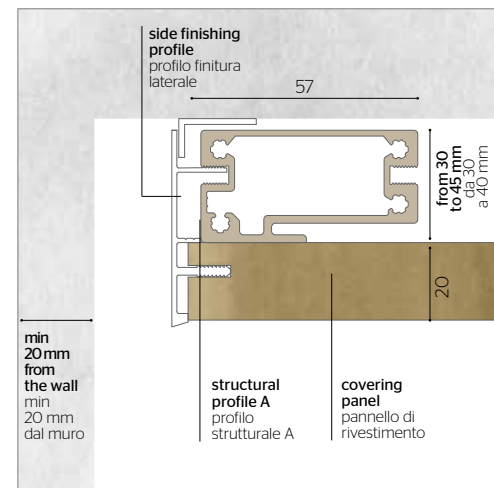

detail 2
dettaglio 2