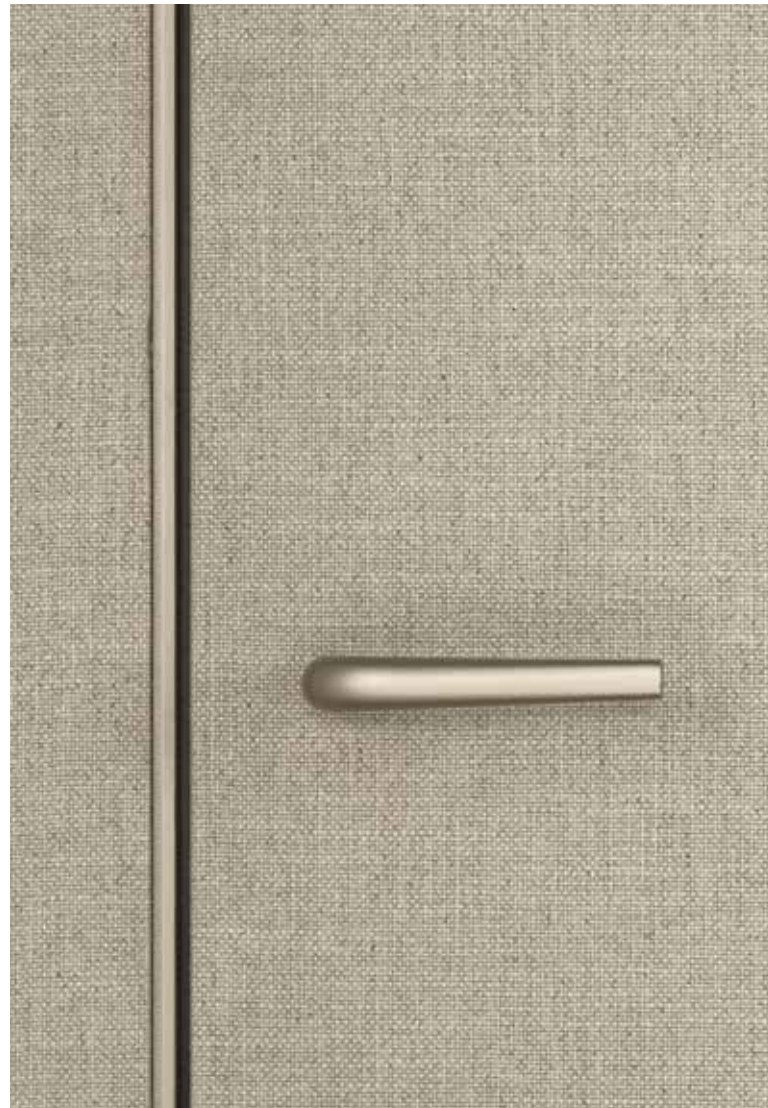

ARIAL - STUDIO KLASS

Single hinged door by pushing
Vanilla Blend fabric, iris Supercerchio handle

Panel above the door
Vanilla Blend fabric covering panels

Boiserie internal corner solution
Vanilla Blend fabric panels and upper covering panels,
Iris horizontal decorative profile, skirting and cuspide

Porta singola battente a spingere
tessuto Blend Vanilla, maniglia Supercerchio iris

Pannello sopraporta
pannello di rivestimento tessuto Blend Vanilla

Boiserie soluzione con angolo interno
pannelli di rivestimento e pannelli di rivestimento superiore
tessuto Blend Vanilla, profili decorativi orizzontali,
zoccolo e cuspidi iris