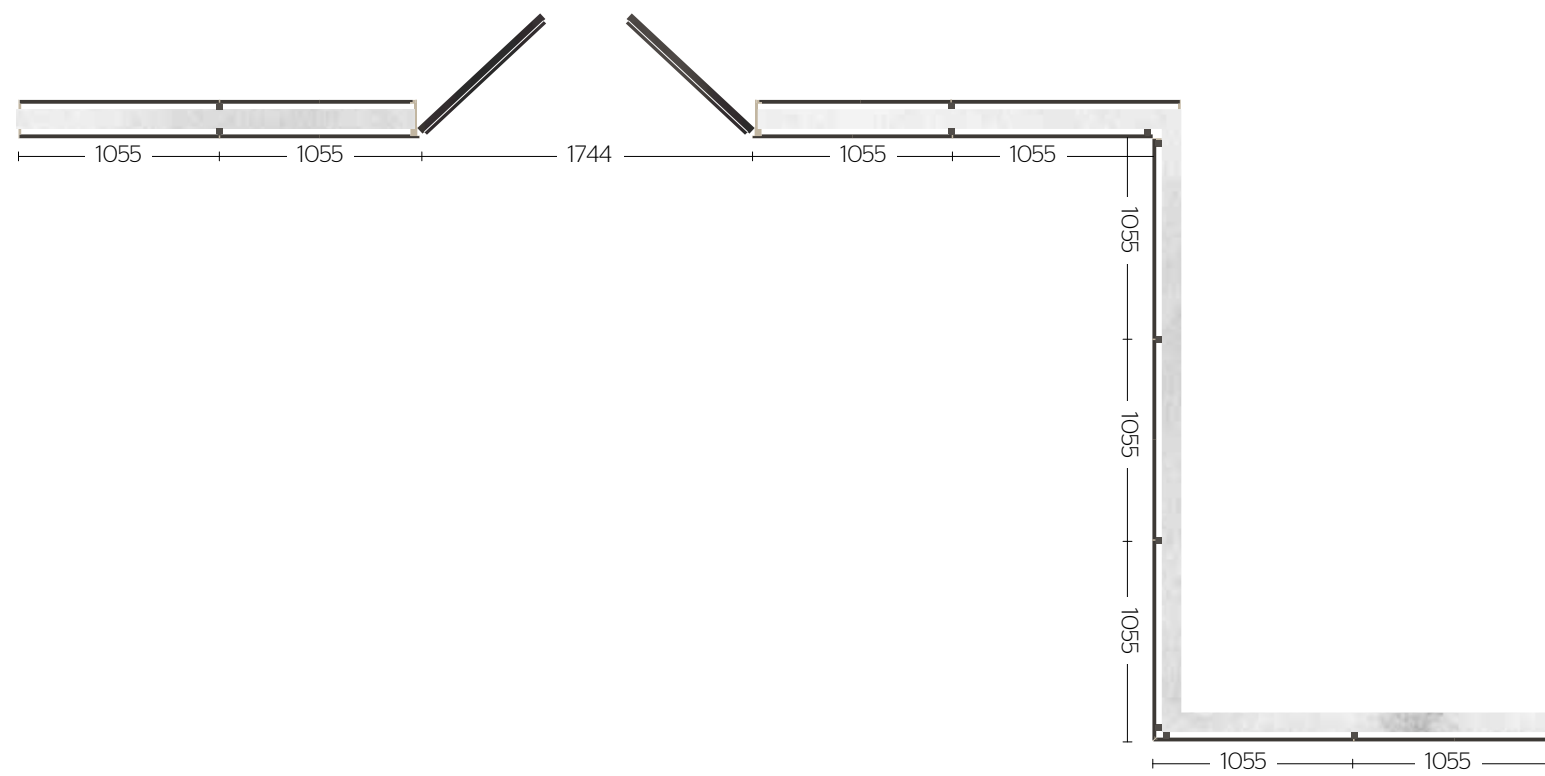

EXAMPLES OF INTERNAL AND EXTERNAL CORNER SOLUTIONS AND DOUBLE HINGED DOOR BY PUSHING
ESEMPI DI SOLUZIONI CON ANGOLO INTERNO ED ESTERNO E PORTA DOPPIA BATTENTE A SPINGERE

ARIAL - STUDIO KLASS

Boiserie with external and internal corner
Black oak covering panels,
iris profile and cuspide

Hinged double doors by pushing
Black oak, iris Superquadro handle
and profiles

Boiserie con angolo esterno ed interno
pannelli di rivestimento rovere nero
profili e cuspidi iris

Porta doppia a battente a spingere
rovere nero, maniglia Superquadro e profili iris