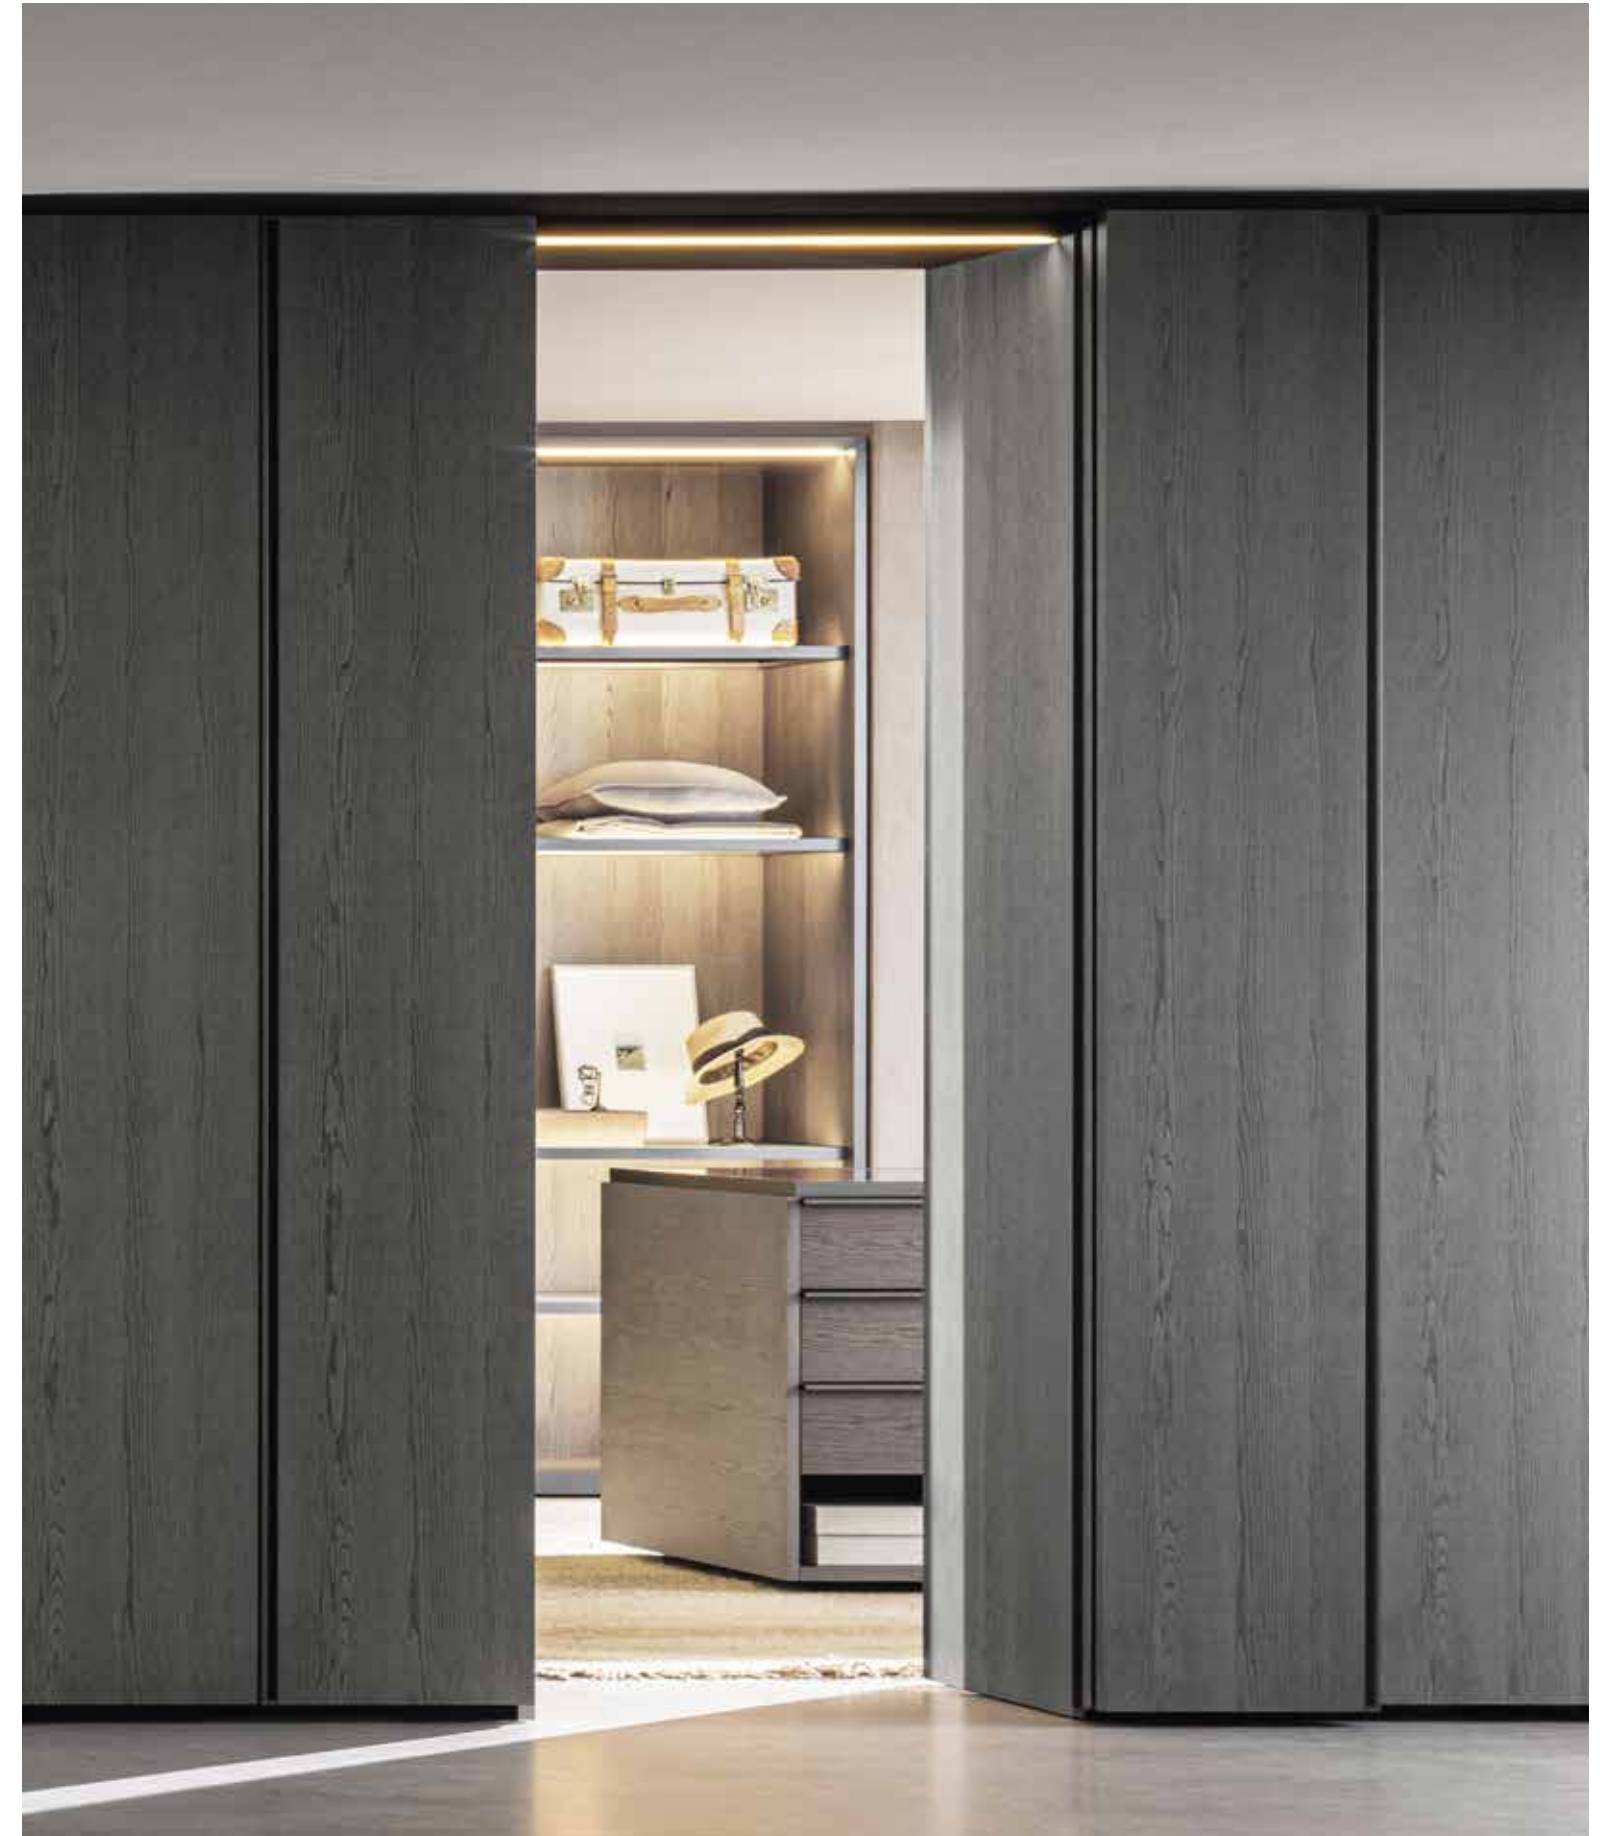

SISTEMA 7 - VINCENT VAN DUYSSEN

Doors 90°/180° folding opening,
graphite oak doors, pewter colour
profile, silver cembran structure

Ante con apertura pieghevole 90°/180°.
ante rovere grafite, profili color peltro
struttura cembro argento