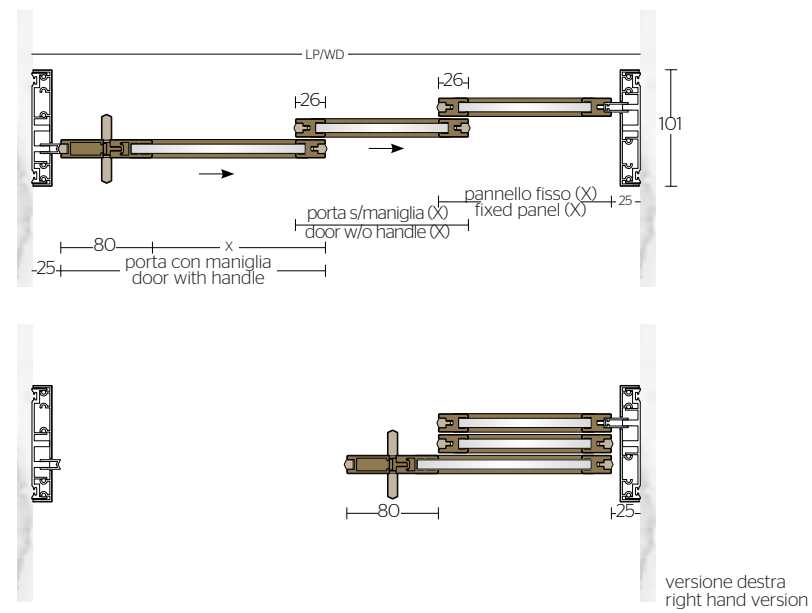

Sliding doors with fixed panel

Porte scorrevoli con pannello fisso

2 SLIDING DOORS WITH FIXED PANEL
SCORREVOLI A 2 PORTE CON PANNELLI FISSI