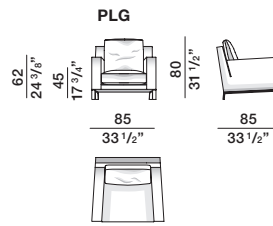

feather seating

sofa