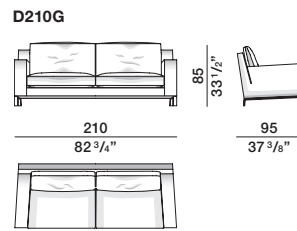

feather seating

sofa