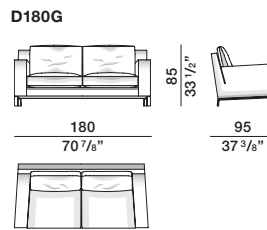

Seat depth for structure only, 74 cm
Seat depth with backrest cushion, ~ 60 cm
Feet height 13,5/10 cm (from ground to under seat)

DATASHEET

REGISTERED
DESIGN

IX.2023

DIMENSIONS

Molteni & C

3—
3

armchair

fibre seating

armchair

feather seating

sofa

fibre seating

sofa

feather seating

sofa