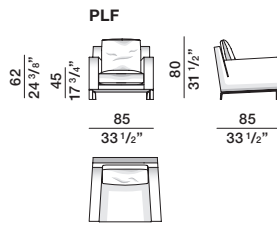

Seat depth for structure only, 74 cm
Seat depth with backrest cushion, ~ 60 cm
Feet height 13,5/10 cm (from ground to under seat)

DATASHEET

REGISTERED
DESIGN

IX.2023

DIMENSIONS

Molteni & C

3—
3

armchair