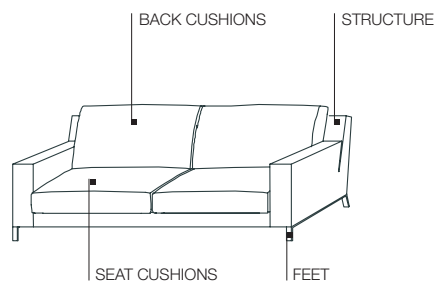

STRUCTURE PADDING

High capacity variable density foam polyurethane. Light velvet cover.

SEAT CUSHIONS (FIBRE)

Shaped polyurethane and polyester fibre insert. 100% cotton cover.

SEAT CUSHIONS (FEATHER)

Shaped polyurethane and sterilized feather insert. 100% cotton cover.

Seat depth for structure only, 74 cm
Seat depth with backrest cushion, ~ 60 cm
Feet height 13,5/10 cm (from ground to under seat)

DATASHEET

REGISTERED
DESIGN

IX.2023

DIMENSIONS

Molteni & C

3—
3

armchair