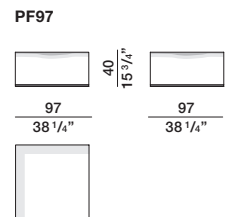

Seat depth for structure only, 74 cm
Seat depth with backrest cushion, ~ 60 cm
Feet height 13,5/10 cm (from ground to under seat)

DATASHEET

REGISTERED
DESIGN

IX.2023

DIMENSIONS

Molteni & C

3—
3

armchair

fibre seating

sofa

feather seating

sofa

fibre seating

sofa

feather seating

pouf HI-BRIDGE

code	gross weight kg.	volume mc.	packages	code	gross weight kg.	volume mc.	packages
D180F	72	1,732	1	D250G	96	2,37	1
D180G	72	1,732	1	PLF	40	0,816	1
D210F	81	2,005	1	PLG	40	0,816	1
D210G	81	2,005	1	PF97	24	0,518	1
D250F	96	2,37	1				