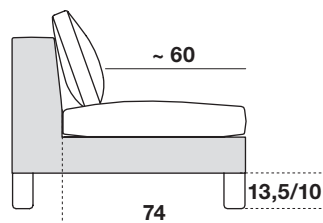

Seat depth for structure only, 74 cm
Seat depth with backrest cushion, ~ 60 cm
Feet height 13,5/10 cm (from ground to under seat)

DATASHEET

REGISTERED
DESIGN

IX.2023

DIMENSIONS

Molteni & C

3—
3

armchair