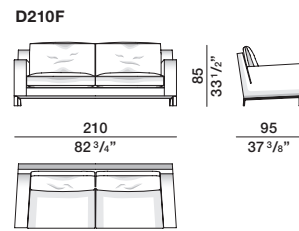

Seat depth for structure only, 74 cm
Seat depth with backrest cushion, ~ 60 cm
Feet height 13,5/10 cm (from ground to under seat)

DATASHEET

REGISTERED
DESIGN

IX.2023

DIMENSIONS

Molteni & C

3—
3

armchair

fibre seating

armchair

feather seating

sofa

fibre seating

sofa

feather seating

sofa