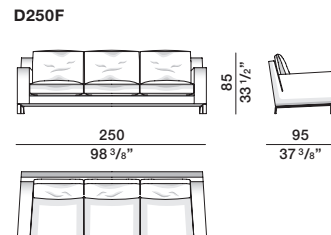

fibre seating

sofa