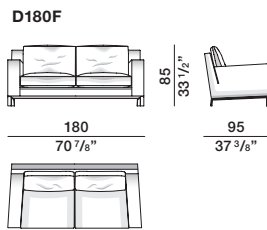

fibre seating

sofa