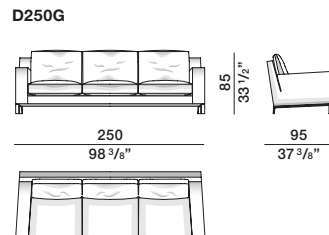

Seat depth for structure only, 74 cm
Seat depth with backrest cushion, ~ 60 cm
Feet height 13,5/10 cm (from ground to under seat)

DATASHEET

REGISTERED
DESIGN

IX.2023

DIMENSIONS

Molteni & C

3—
3

armchair

fibre seating

sofa

feather seating

sofa

fibre seating

sofa

feather seating

pouf HI-BRIDGE