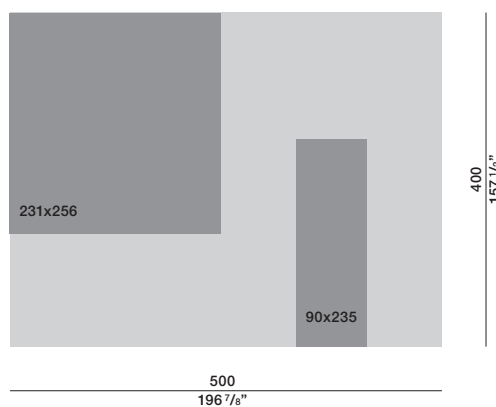

TECHNICAL INFORMATION

Height fleece: cm. 3
Density: 5,5 Kg/mq
Structure: hand-tufted
100% Bamboo

MAINTENANCE

Vacuum cleaner, at least 1200W

CLEANING

Professional cleaning recommended

COLOUR MATCHING

The rug is always two-tone.

When placing an order, the Customer must ALWAYS select the background colour and the colour of the rectangles from those available.

SAND
BARK
IVORY
EBONY

MADE TO MEASURE

Rugs can be made to measure subject to a feasibility check by the Molteni&C Sales Office, which reserves the right to change the proportions of the pattern.

NOTES

The overall size of the rugs, including customised articles, may vary by approximately 3 cm due to how they are made.

Molteni&C

2—
2

DIMENSIONS

TAE003

DATASHEET

REGISTERED
DESIGN

IV.2024