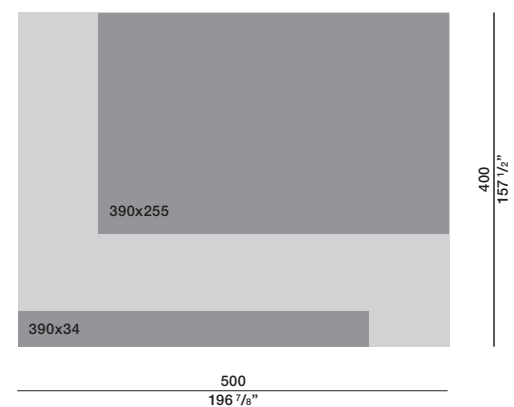

TAE013

DATASHEET

REGISTERED
DESIGN

IV.2024