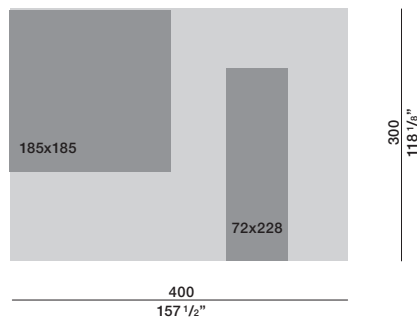

When placing an order, the Customer must ALWAYS select the background colour and the colour of the rectangles from those available.

SAND
BARK
IVORY
EBONY

MADE TO MEASURE

Rugs can be made to measure subject to a feasibility check by the Molteni&C Sales Office, which reserves the right to change the proportions of the pattern.

NOTES

The overall size of the rugs, including customised articles, may vary by approximately 3 cm due to how they are made.

Molteni&C

2—
2

DIMENSIONS

TAE001

TAE011

TAE002