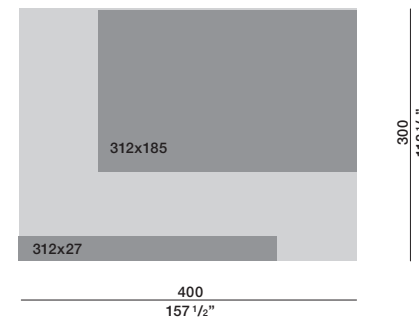

TECHNICAL INFORMATION

Height fleece: cm. 3
Density: 5,5 Kg/mq
Structure: hand-tufted
100% Bamboo

MAINTENANCE

Vacuum cleaner, at least 1200W

CLEANING

Professional cleaning recommended

COLOUR MATCHING

The rug is always two-tone.

When placing an order, the Customer must ALWAYS select the background colour and the colour of the rectangles from those available.

SAND
BARK
IVORY
EBONY

MADE TO MEASURE

Rugs can be made to measure subject to a feasibility check by the Molteni&C Sales Office, which reserves the right to change the proportions of the pattern.

NOTES

The overall size of the rugs, including customised articles, may vary by approximately 3 cm due to how they are made.

Molteni&C

2—
2

DIMENSIONS

TAE012

DATASHEET

REGISTERED
DESIGN

IV.2024