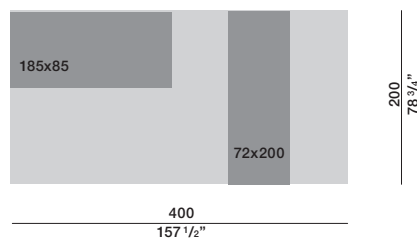

When placing an order, the Customer must ALWAYS select the background colour and the colour of the rectangles from those available.

SAND
BARK
IVORY
EBONY

MADE TO MEASURE

Rugs can be made to measure subject to a feasibility check by the Molteni&C Sales Office, which reserves the right to change the proportions of the pattern.

NOTES

The overall size of the rugs, including customised articles, may vary by approximately 3 cm due to how they are made.

Molteni&C

2—
2

DIMENSIONS

TAE001

TAE011

TAE002