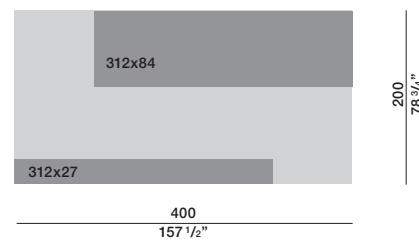

NOTES

The overall size of the rugs, including customised articles, may vary by approximately 3 cm due to how they are made.

Molteni&C

2—
2

DIMENSIONS

TAE001

TAE011

TAE002