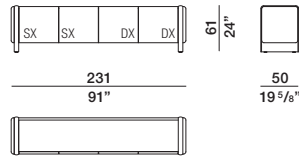

DIMENSIONS

Notes

- The Midday sideboard can be positioned in the centre of the room.
- Inside the doors:
  - -The finish is in matt lacquer, in the same colour as the legs.
  - -Shelf option not available.

sideboard

glossy lacquered top wood top
MM23/06

marble top
emperador dark
black marquina
rain forest green

marble top
avocadus green
breccia capraia
maldive white
red lepanto

marble top
bronzite