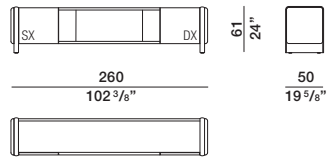

sideboard

top and internal back
glossy lacquer wood
MG26/06

top and internal back
marble
emperador dark
black marquina
rain forest green

top and internal back
marble
avocadus green
breccia capraia
maldive white
red lepanto

top and internal back
marble
bronzite