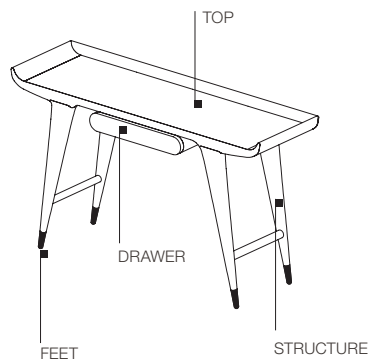

TECHNICAL INFORMATION

STRUCTURE
In solid ash wood (*Fraxinus excelsior*) painted in the specific variant of the product.

FEET
Feet in satin finish brass and floor support in plastic material.

TOP
Composite support in medium density fibreboard panel with external parts in solid ash, covered with an ash wood veneer and painted in this specific product variant.

DRAWER
In solid ash wood (*Fraxinus excelsior*) painted in the specific variant of the product.

Molteni & C

2—
2

DIMENSIONS

writing desk

D.847.1

DATASHEET

REGISTERED
DESIGN