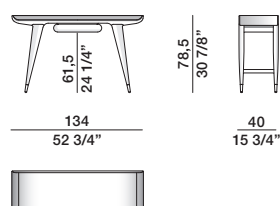

DRAWER
In solid ash wood (*Fraxinus excelsior*) painted in the specific variant of the product.

Molteni & C

2—
2

DIMENSIONS

writing desk

D.847.1

DATASHEET

REGISTERED
DESIGN

IX.2022

moltenigroup.com

Dimensions in centimeters and inches. The right to discontinue and make changes is reserved. This information is based on the latest product information available at the time of printing