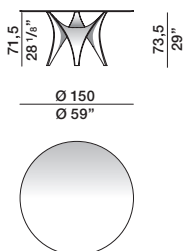

Molteni & C | OUTDOOR

2—
2

DIMENSIONS

Notes

► No reductions of any kind or changes to the finish are possible.

table

OATT03
cement top

DATASHEET