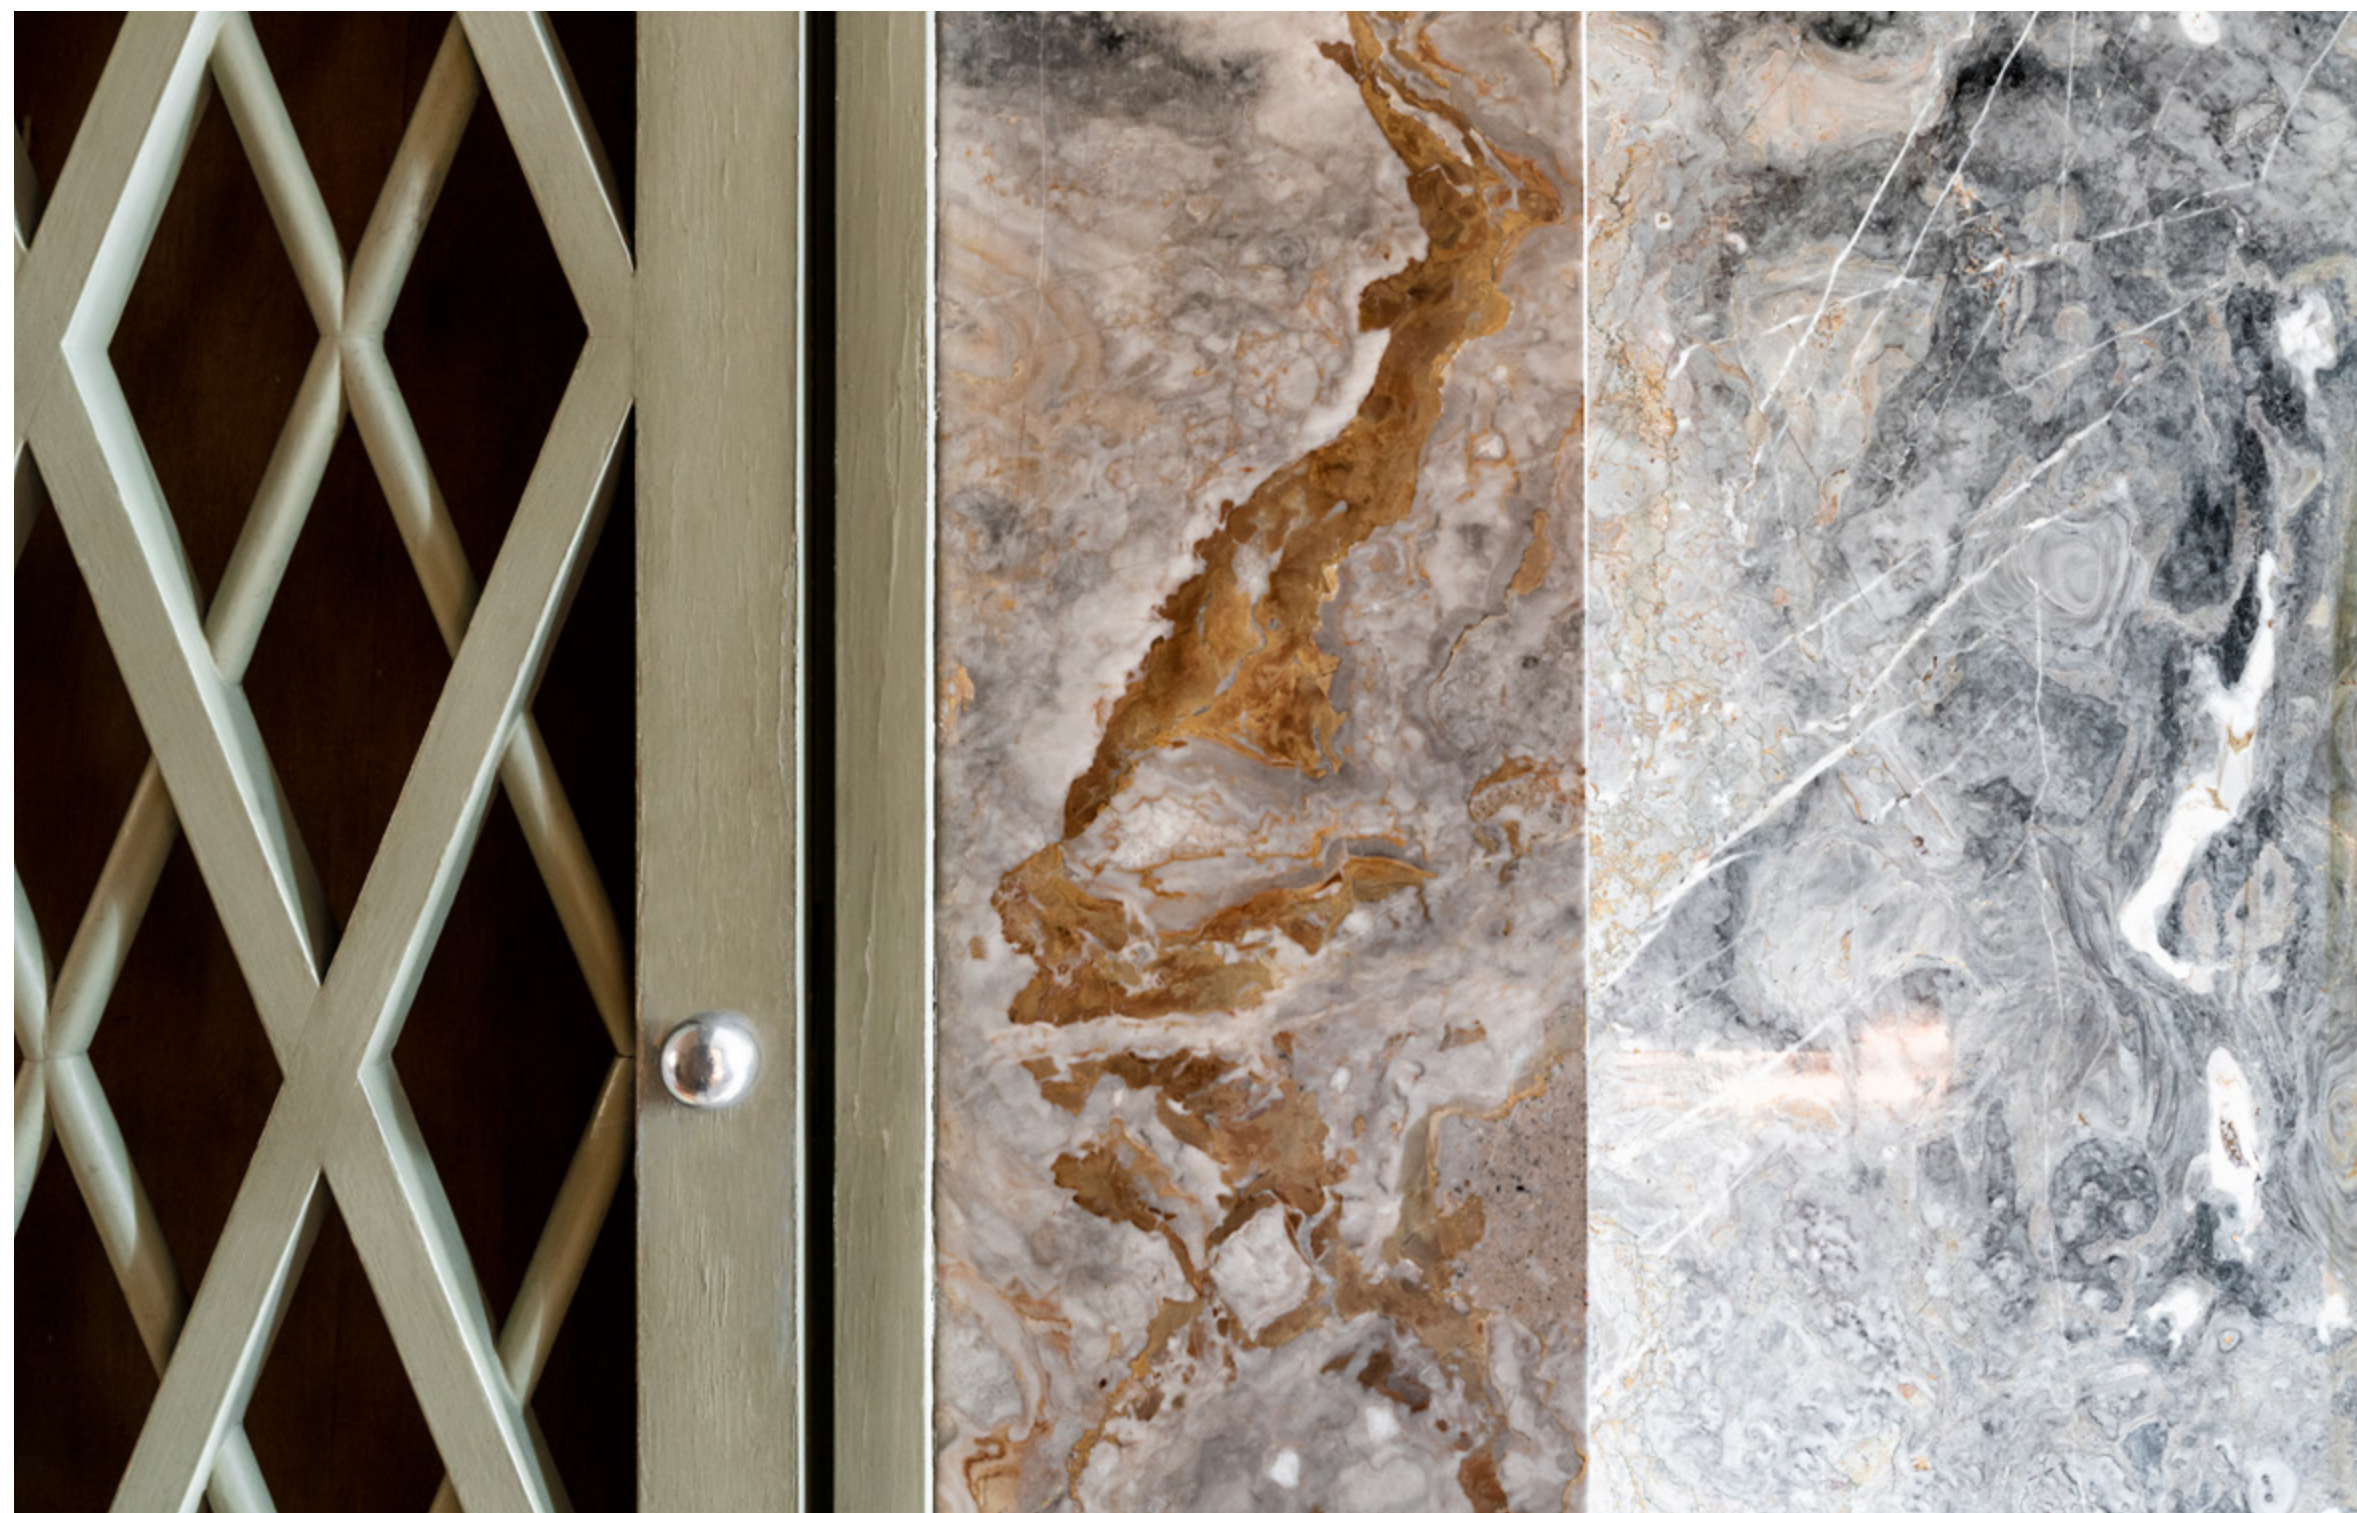

Il focus del direttore creativo Vincent Van Duysen è la transizione verso una nuova fase di sofisticazione decorativa dell'arte del vivere di **Molteni&C**. In concomitanza di un traguardo fondamentale come il **90° anniversario** dell'azienda, ogni dettaglio è una dichiarazione di stile e ogni opera un inno alla maestria artigianale impareggiabile, dove la tradizione di quasi un secolo di storia si fonde con l'innovazione, creando un equilibrio armonioso e senza tempo.

Gli arredi trovano così un'armonia ricca e bilanciata in termini di materiali, textures, palette colori e linee, ripercorrendo sotto la lente creativa di Vincent Van Duysen le gloriose tracce architettoniche e progettuali di Portaluppi nella sua amata Milano. Il fulcro di ispirazione e osservazione è **Villa Necchi Campiglio**, in rappresentanza dell'eleganza del mondo residenziale privato.

VILLA NECCHI CAMPIGLIO, DETAILS