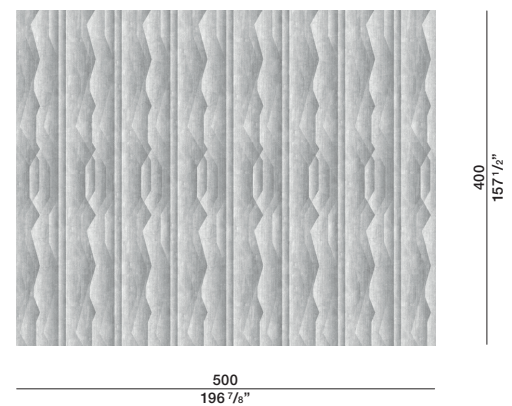

NOTES

The overall size of the rugs, including customised articles, may vary by approximately 3% due to how they are made.

If the rugs are to be placed side by side, specify which sides will touch in the order.

Molteni&C

2—
2

DIMENSIONS

TAOR01

TAOR02

TAOR03

TAOR04

Ivory