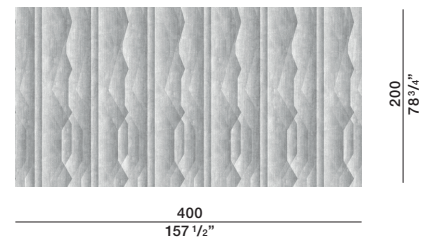

NOTES

The overall size of the rugs, including customised articles, may vary by approximately 3% due to how they are made.

If the rugs are to be placed side by side, specify which sides will touch in the order.

Molteni&C

2—
2

DIMENSIONS

TAOR01

TAOR02

TAOR03

TAOR04

Ivory