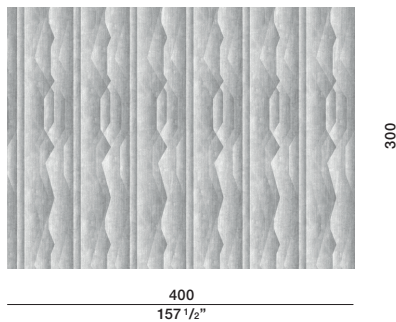

NOTES

The overall size of the rugs, including customised articles, may vary by approximately 3% due to how they are made.

If the rugs are to be placed side by side, specify which sides will touch in the order.

Molteni&C

2—
2

DIMENSIONS

TAOR01

TAOR02

TAOR03

TAOR04

Ivory