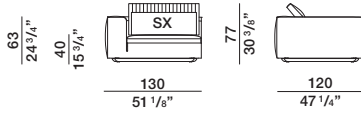

DIMENSIONS

end element

TE1312 dx-sx