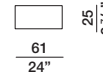

DATASHEET

REGISTERED  
DESIGN

2026

[moltenigroup.com](http://moltenigroup.com)

Dimensions in centimeters and inches. The right to discontinue and make changes is reserved. This information is based on the latest product information available at the time of printing.

**DIMENSIONS**

**end element / corner element**

TA1812 dx-sx

**back cushion A**

**back cushion B**

**lumbar cushion C**

**lumbar cushion D**

**ornamental back cushion**