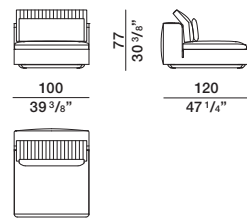

central element

CE1012

back cushion

lumbar cushion

ornamental back cushion