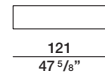

DATASHEET

REGISTERED  
DESIGN

2026

[moltenigroup.com](http://moltenigroup.com)

Dimensions in centimeters and inches. The right to discontinue and make changes is reserved. This information is based on the latest product information available at the time of printing.

**DIMENSIONS**

**end element / corner element**

TA1812 dx-sx

**back cushion A**

**back cushion B**

**lumbar cushion C**

**lumbar cushion D**

**ornamental back cushion**