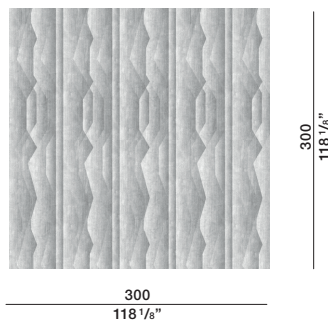

TECHNICAL INFORMATION

Height fleece: 1,6 / 3,7 cm.
Density: 4,5 Kg/mq
Structure: hand-tufted
100% Wool

COLOURS
Ivory_Ochre

MAINTENANCE
Vacuum cleaner with 2000W of power,
in the direction of the pile.
Do not use steam.

NOTES

The overall size of the rugs, including customised articles, may vary by approximately 3% due to how they are made.

If the rugs are to be placed side by side, specify the sides in contact in the order.

Molteni&C

2—
2

DIMENSIONS

TAOR01

TAOR02

TAOR03

TAOR04

Ivory