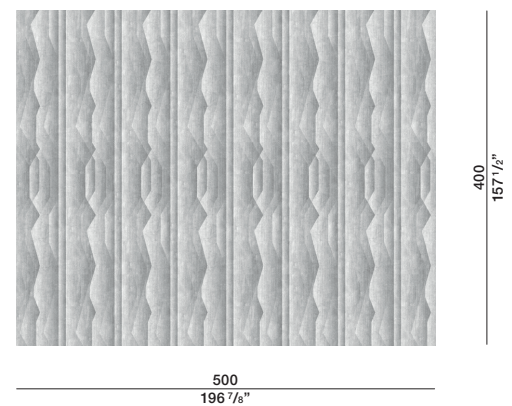

NOTES

The overall size of the rugs, including customised articles, may vary by approximately 3% due to how they are made.

If the rugs are to be placed side by side, specify the sides in contact in the order.

Molteni&C

2—
2

DIMENSIONS

TAOR01

TAOR02

TAOR03

TAOR04

Ivory