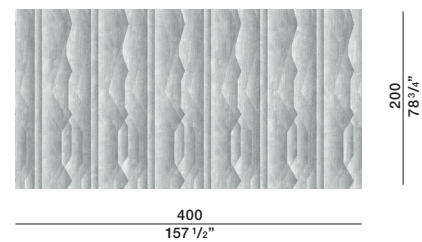

NOTES

The overall size of the rugs, including customised articles, may vary by approximately 3% due to how they are made.

If the rugs are to be placed side by side, specify the sides in contact in the order.

Molteni&C

2—
2

DIMENSIONS

TAOR01

TAOR02

TAOR03

TAOR04

Ivory