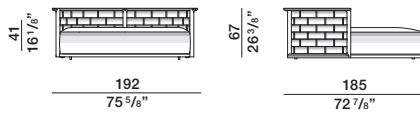

**back cushion**  
**PCU60**

**suggested cushions**  
n. 3 back cushions 60X60 cm  
n. 2 lumbar cushions 50X50 cm

**lumbar cushion**  
**PCU50**

**love seat**  
**PLS19**

**waterproof cover XPLS19**

**back cushion**  
**PCU60**