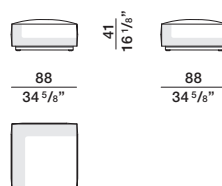

pouf

PPF08

waterproof cover XPPF08

back cushion

PCU60