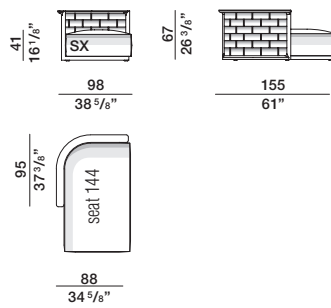

chaise longue

PCH15 dx-sx

waterproof cover XPCH15

chaise longue

PCH18 dx-sx