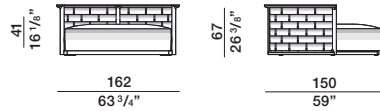

### DATASHEET

REGISTERED  
DESIGN

2026

**DIMENSIONS**

Molteni & C | OUTDOOR

4 —  
5

**island**  
**PIS16**

**waterproof cover XPIS16**