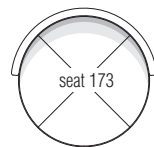

### DATASHEET

REGISTERED  
DESIGN

2026

**DIMENSIONS**

Molteni & C | OUTDOOR

4 —  
5

**island**  
**PIS16**

**waterproof cover XPIS16**

**back cushion**  
**PCU60**

**suggested cushions**  
n. 3 back cushions 60X60 cm  
n. 2 lumbar cushions 50X50 cm

**lumbar cushion**  
**PCU50**

**love seat**  
**PLS19**

**waterproof cover XPLS19**

**back cushion**  
**PCU60**