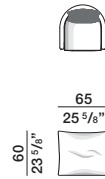

back cushion

PCPO08

suggested cushions

n. 1 back cushion 65X60 cm