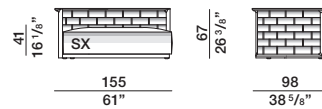

DIMENSIONS

Molteni & C | OUTDOOR

4 —
5

back cushion
PCU60

suggested cushions
n. 3 back cushions 60X60 cm
n. 2 lumbar cushions 50X50 cm

lumbar cushion
PCU50

back cushion
PCU60

suggested cushions
n. 4 back cushions 60X60 cm
n. 3 lumbar cushions 50X50 cm

lumbar cushion
PCU50

end element
PTE15 dx-sx

back cushion
PCU60

suggested cushions
n. 3 back cushions 60X60 cm
n. 2 lumbar cushions 50X50 cm

lumbar cushion
PCU50

end element
PTE20 dx-sx

back cushion
PCU60

suggested cushions
n. 4 back cushions 60X60 cm
n. 3 lumbar cushions 50X50 cm

lumbar cushion
PCU50

DATASHEET

REGISTERED
DESIGN

2026