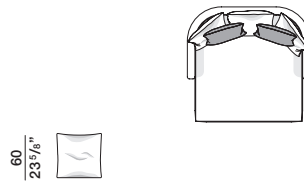

back cushion
PCU60

suggested cushions
n. 3 back cushions 60X60 cm
n. 2 lumbar cushions 50X50 cm

lumbar cushion
PCU50