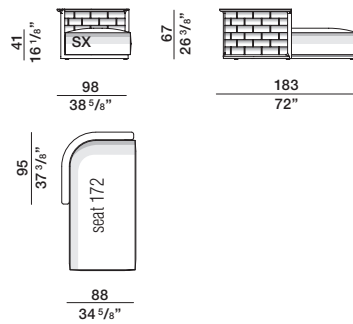

## DIMENSIONS

**suggested cushions**  
n. 4 back cushions 60X60 cm  
n. 3 lumbar cushions 50X50 cm

**lumbar cushion**  
**PCU50**

**DATASHEET**

REGISTERED  
DESIGN

2026

**DIMENSIONS**

**central element**

PCE12

**waterproof cover XPCE12**

**chaise longue**

PCH15 dx-sx

**waterproof cover XPCH15**

**chaise longue**

PCH18 dx-sx

**waterproof cover XPCH18**

**pouf**

PPF08

**waterproof cover XPPF08**

**back cushion**

PCU60

**suggested cushions**

n. 2 back cushions 60X60 cm  
n. 2 lumbar cushions 50X50 cm

**lumbar cushion**

PCU50