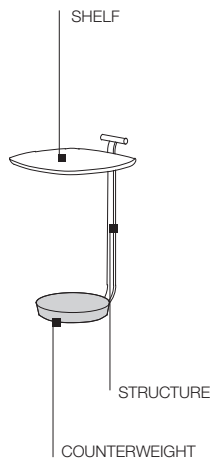

DATASHEET

REGISTERED
DESIGN

IX.2023

moltenigroup.com

Dimensions in centimeters and inches. The right to discontinue and make changes is reserved. This information is based on the latest product information available at the time of printing.

SHELF
Chipboard panel covered in wood veneer with melamine facing, shaved and painted with anthracite matt lacquer.

COUNTERWEIGHT ON THE GROUND
Black marquina marble.

DIMENSIONS

small table

STA1

DATASHEET

REGISTERED
DESIGN