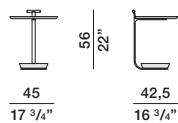

DATASHEET

REGISTERED
DESIGN

IX.2023

moltenigroup.com

Dimensions in centimeters and inches. The right to discontinue and make changes is reserved. This information is based on the latest product information available at the time of printing.

SHELF
Chipboard panel covered in wood veneer with melamine facing, shaved and painted with anthracite matt lacquer.

COUNTERWEIGHT ON THE GROUND
Black marquina marble.

DIMENSIONS

small table

STA1

DATASHEET

REGISTERED
DESIGN