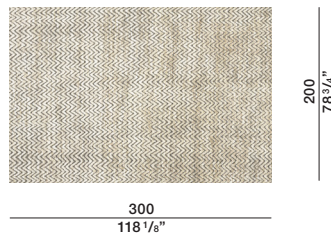

TECHNICAL INFORMATION

Height fleece: 0,6 cm.
Density: 2,2 Kg/mq
Hand knotted
Knot density: 15.000 knots/mq.
70% Bamboo silk 20% Wool 10% Cotton

COLOURS

Melange/white_Melange/brown

MAINTENANCE

Low power vacuum cleaning with special
Altai brush supplied together with the carpet
(Maintenance kit)

CLEANING

Only professional cleaning

MADE TO MEASURE

Rugs can be made to measure subject to a feasibility
check by the Molteni&C Sales Office.

Maximum height of the carpet 700 cm

Price per sqm for made-to-measure items up to 25 sqm.
For rugs with a larger surface areas, pricing will be quoted ad hoc.

NOTES

The overall size of the rugs, including customised articles,
may vary by +/- 3% due to how they are made.

If the rugs are to be placed side by side, specify which sides
will touch in the order.

When ordering made-to-measure rugs,
please specify the dimensions by indicating H and W.

DIMENSIONS

TACR01

TACR02

TACR03

Melange/white

Melange/brown

DATASHEET

REGISTERED
DESIGN