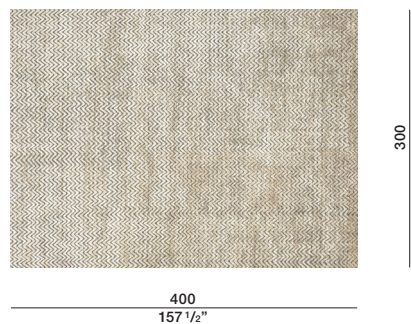

TECHNICAL INFORMATION

Height fleece: 0,6 cm.
Density: 2,2 Kg/mq
Hand knotted
Knot density: 15.000 knots/mq.
70% Bamboo silk 20% Wool 10% Cotton

COLOURS

Melange/white_Melange/brown

MAINTENANCE

Low power vacuum cleaning with special
Altai brush supplied together with the carpet
(Maintenance kit)

NOTES

The overall size of the rugs, including customised articles,
may vary by +/- 3% due to how they are made.

If the rugs are to be placed side by side, specify which sides
will touch in the order.

When ordering made-to-measure rugs,
please specify the dimensions by indicating H and W.

DIMENSIONS

TACR01

TACR02

TACR03

Melange/white

Melange/brown

DATASHEET

REGISTERED
DESIGN