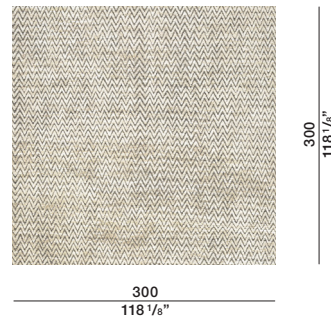

TECHNICAL INFORMATION

Height fleece: 0,6 cm.
Density: 2,2 Kg/mq
Hand knotted
Knot density: 15.000 knots/mq.
70% Bamboo silk 20% Wool 10% Cotton

COLOURS

Melange/white_Melange/brown

MAINTENANCE

Low power vacuum cleaning with special
Altai brush supplied together with the carpet
(Maintenance kit)

CLEANING

Only professional cleaning

MADE TO MEASURE

Rugs can be made to measure subject to a feasibility
check by the Molteni&C Sales Office.

Maximum height of the carpet 700 cm

Price per sqm for made-to-measure items up to 25 sqm.
For rugs with a larger surface areas, pricing will be quoted ad hoc.

NOTES

The overall size of the rugs, including customised articles,
may vary by +/- 3% due to how they are made.

If the rugs are to be placed side by side, specify which sides
will touch in the order.

When ordering made-to-measure rugs,
please specify the dimensions by indicating H and W.

DIMENSIONS

TACR01

TACR02

TACR03

Melange/white

Melange/brown

DATASHEET

REGISTERED
DESIGN