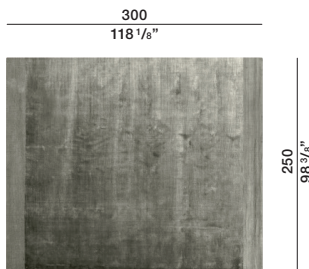

2026

moltenigroup.com

HEM
BY G.T.DESIGN—
PATRICIA
URQUIOLA
2015

TECHNICAL INFORMATION

Hand knotted
Height fleece: cm. 0,6
Density: 86.000 knots/mq.
100% bamboo silk

COLOURS
Sand_Stone

MAINTENANCE
Carpets cleaner - low power

CLEANING
Only professional cleaning water

Customised carpets are available prior feasibility verification by the Molteni Sales Dept.
For round carpets measuring, please calculate the squared diameter.

Molteni & C

2—
2

DIMENSIONS

TAHE02

TAHE03

TAHE04

Sand

Stone

DATASHEET