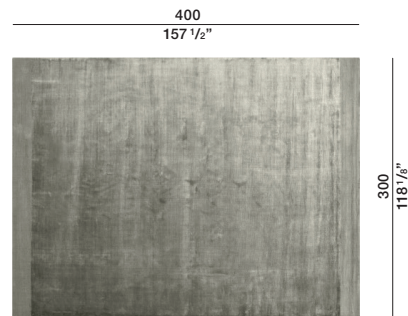

2026

moltenigroup.com

HEM
BY G.T.DESIGN—
PATRICIA
URQUIOLA
2015

TECHNICAL INFORMATION

Hand knotted
Height fleece: cm. 0,6
Density: 86.000 knots/mq.
100% bamboo silk

COLOURS
Sand_Stone

MAINTENANCE
Carpets cleaner - low power

2—
2

DIMENSIONS

TAHE02

TAHE03

TAHE04

Sand

Stone

DATASHEET