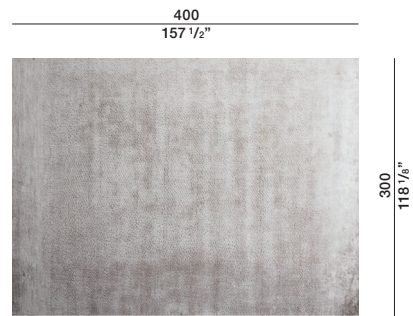

RANDOM
BY ALTAI—
PATRICIA
URQUIOLA
2016

TECHNICAL INFORMATION

Hand knotted
Density: 40.000 knots/mq.
Height fleece: cm. 1,2/1,4
Bamboo silk 80% + Cotton 10% + Wool 10%
Backing: natural latex

COLOURS

Artic_Platinum_Powder Pink

Molteni & C

2—
2

DIMENSIONS

TARA01

TARA03

TARA04

Artic

Platinum