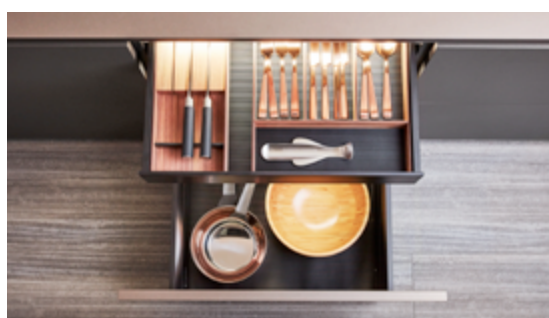

Dada

WALNUT DRAWERS ACCESSORIES—

Walnut modular accessories to organize the interior space of drawers: trays, dividers, cutlery grids, jars holders, knife holders.

- _ walnut accessoires
- _ compositions for all the drawers dimensions
- _ possibility of inserting integrated LED light in drawers and pan drawers