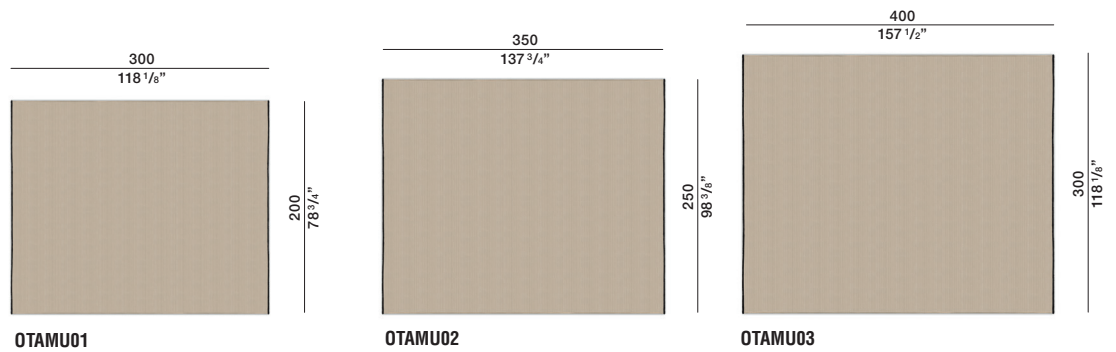

## DIMENSIONS

**Musco**  
multicolour carpet

Molteni & C | OUTDOOR

2—  
2

**Musco**  
monocolour carpet

**Musco**  
monocolour carpet

Multicolour: olive green/  
earth brown /sand  
frange olive green

Olive green  
frange earth brown