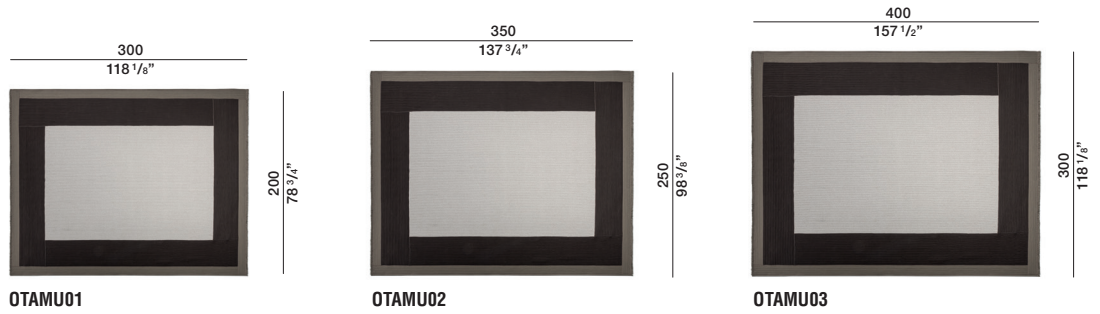

DIMENSIONS

Musco
multicolour carpet

Molteni & C | OUTDOOR

2—
2

Musco
monocolour carpet