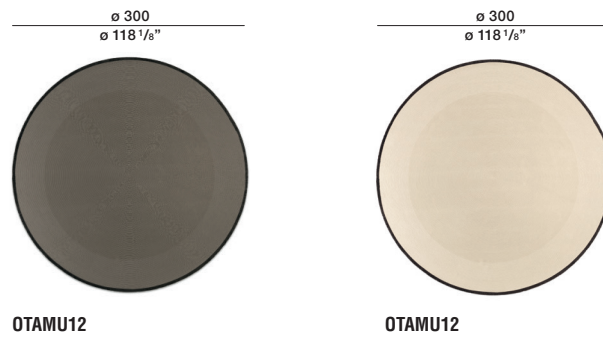

## DIMENSIONS

**Musco**  
multicolour carpet

Molteni & C | OUTDOOR

2—  
2

**Musco**  
monocolour carpet

**Musco**  
monocolour carpet

Multicolour: olive green/  
earth brown /sand  
frange olive green

Olive green  
frange earth brown