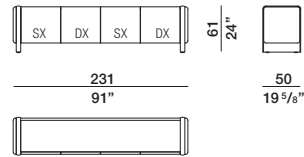

DIMENSIONS

Notes

- The Middy sideboard can be positioned in the centre of the room.
- Inside the doors:
  - -The finish is in matt lacquer, in the same colour as the legs.
  - -Shelf option not available.

sideboard

glossy lacquered top
MM23/06

wood top

marbles top
Cat. M1

marbles top
Cat. M5 / quartzite

marble top
Cat. M9