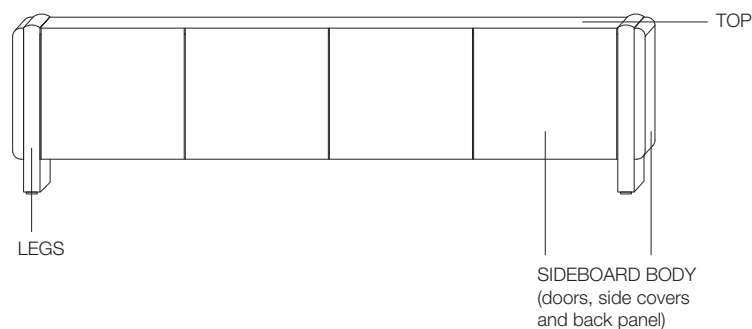

Wood fibre panels painted in the colours of the Molteni range.

OPEN COMPART. TOP AND BACK (WOOD VERSION)

Wood fibre panels covered with oak (Quercus) wood veneer.

LEGS

Wood fibre panels painted in the colours of the Molteni range.

ADJUSTABLE FEET

Non-slip plastic material.

DATASHEET

REGISTERED
DESIGN

2026

DIMENSIONS

Notes

- The Middy sideboard can be positioned in the centre of the room.
- Inside the doors:
 - The finish is in matt lacquer, in the same colour as the legs.
 - Shelf option not available.