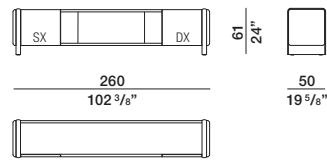

ADJUSTABLE FEET

Non-slip plastic material.

DATASHEET

REGISTERED
DESIGN

2026

DIMENSIONS

Notes

- The Middy sideboard can be positioned in the centre of the room.
- Inside the doors:
 - The finish is in matt lacquer, in the same colour as the legs.
 - Shelf option not available.

sideboard

glossy lacquered top
MM23/06

wood top

marbles top
Cat. M1

marbles top
Cat. M5 / quartzite

marble top
Cat. M9

sideboard

top and internal back
glossy lacquer
MG26/06

top and internal back
wood

marbles top and
internal back
Cat. M1

marbles top and
internal back
Cat. M5 / quartzite

marble top and
internal back
Cat. M9