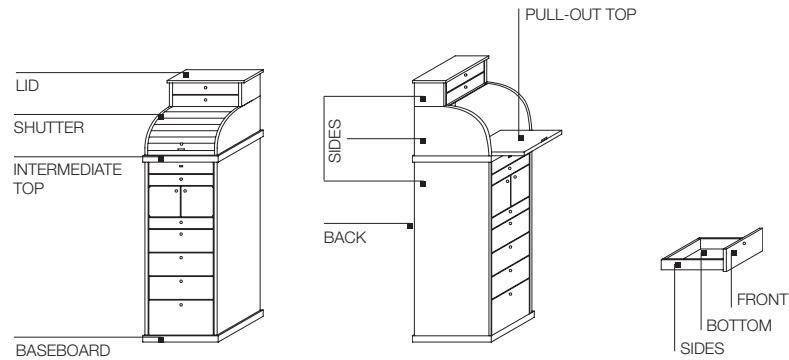

INTERIOR BOTTOM DRAWER

Particleboard panel faced with melamine.

PULL-OUT TOP

Plywood panel faced with sliced American walnut or Eucalyptus and details in heartwood.

SHUTTER

American walnut or Eucalyptus heartwood.

KNOB

American walnut heartwood. The Eucalyptus version is American walnut tinted.

DIMENSIONS

unit with drawers

M/1

46
18 1/8"

48
18 7/8"

DATASHEET