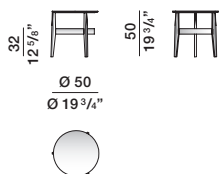

DATASHEET

REGISTERED
DESIGN

IX.2023