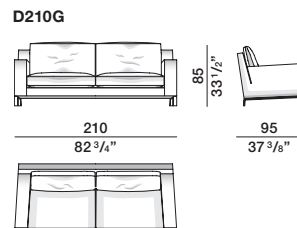

sofa

feather seating

sofa

fibre seating

sofa

feather seating

pouf HI-BRIDGE

code	gross weight kg.	volume mc.	packages	code	gross weight kg.	volume mc.	packages
D180F	72	1,732	1	D250G	96	2,37	1
D180G	72	1,732	1	PLF	40	0,816	1
D210F	81	2,005	1	PLG	40	0,816	1
D210G	81	2,005	1	PF97	24	0,518	1
D250F	96	2,37	1				