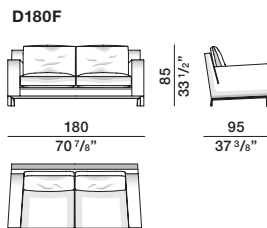

fibre seating

sofa