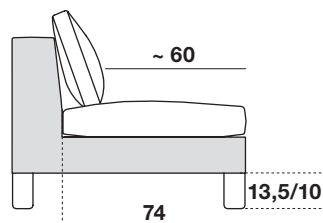

REMOVABLE OUTER COVERS

(See attached card, specific for each cover).

AVAILABLE IN FIRE-RESISTANT
VERSION TB117 AND BS5852

Seat depth for structure only, 74 cm
Seat depth with backrest cushion, ~ 60 cm
Feet height 13,5/10 cm (from ground to under seat)