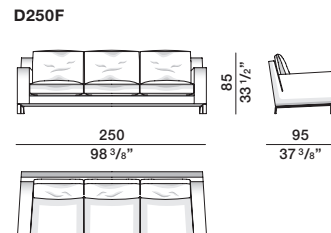

armchair

feather seating

sofa

fibre seating

sofa

feather seating

sofa

fibre seating

sofa

feather seating

sofa

fibre seating

sofa

feather seating

pouf HI-BRIDGE

code	gross weight kg.	volume mc.	packages	code	gross weight kg.	volume mc.	packages
D180F	72	1,732	1	D250G	96	2,37	1
D180G	72	1,732	1	PLF	40	0,816	1
D210F	81	2,005	1	PLG	40	0,816	1
D210G	81	2,005	1	PF97	24	0,518	1
D250F	96	2,37	1				