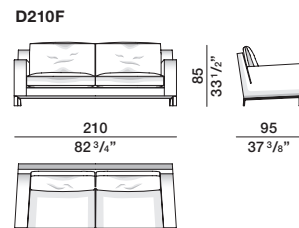

armchair

feather seating

sofa

fibre seating

sofa

feather seating

sofa

fibre seating

sofa

feather seating

sofa

fibre seating

sofa

feather seating

pouf HI-BRIDGE

code	gross weight kg.	volume mc.	packages	code	gross weight kg.	volume mc.	packages
D180F	72	1,732	1	D250G	96	2,37	1
D180G	72	1,732	1	PLF	40	0,816	1
D210F	81	2,005	1	PLG	40	0,816	1
D210G	81	2,005	1	PF97	24	0,518	1
D250F	96	2,37	1				