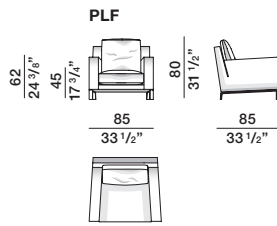

REMOVABLE OUTER COVERS

(See attached card, specific for each cover).

AVAILABLE IN FIRE-RESISTANT
VERSION TB117 AND BS5852

Seat depth for structure only, 74 cm
Seat depth with backrest cushion, ~ 60 cm
Feet height 13,5/10 cm (from ground to under seat)

DATASHEET

REGISTERED
DESIGN

IX.2022

DIMENSIONS

Molteni & C

3—
3

armchair

fibre seating

sofa

feather seating

sofa

fibre seating

sofa

feather seating

pouf HI-BRIDGE

code	gross weight kg.	volume mc.	packages	code	gross weight kg.	volume mc.	packages
D180F	72	1,732	1	D250G	96	2,37	1
D180G	72	1,732	1	PLF	40	0,816	1
D210F	81	2,005	1	PLG	40	0,816	1
D210G	81	2,005	1	PF97	24	0,518	1
D250F	96	2,37	1				