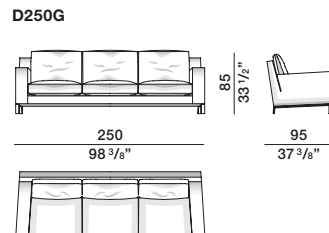

sofa

feather seating

sofa

fibre seating

sofa

feather seating

pouf HI-BRIDGE

code	gross weight kg.	volume mc.	packages	code	gross weight kg.	volume mc.	packages
D180F	72	1,732	1	D250G	96	2,37	1
D180G	72	1,732	1	PLF	40	0,816	1
D210F	81	2,005	1	PLG	40	0,816	1
D210G	81	2,005	1	PF97	24	0,518	1
D250F	96	2,37	1				