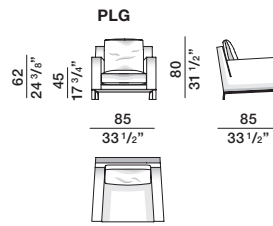

feather seating

sofa