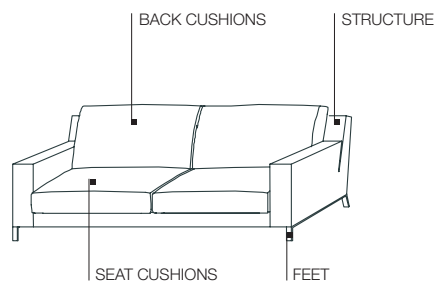

Frame made of solid fir (Picea abies) and chipboard, with elastic straps.

STRUCTURE PADDING

High capacity variable density foam polyurethane. Light velvet cover.

SEAT CUSHIONS (FIBRE)

Shaped polyurethane and polyester fibre insert. 100% cotton cover.

SEAT CUSHIONS (FEATHER)

Shaped polyurethane and sterilized feather insert. 100% cotton cover.

BACK CUSHIONS

Polyester fibre and sterilized feathers. 100% cotton cover.

FEET

Shiny metal with non-slip plastic tips.

REMOVABLE OUTER COVERS

(See attached card, specific for each cover).

AVAILABLE IN FIRE-RESISTANT
VERSION TB117 AND BS5852

Seat depth for structure only, 74 cm
Seat depth with backrest cushion, ~ 60 cm
Feet height 13,5/10 cm (from ground to under seat)