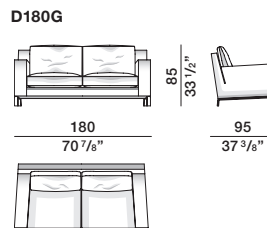

armchair

feather seating

sofa

fibre seating

sofa

feather seating

sofa

fibre seating

sofa

feather seating

sofa

fibre seating

sofa

feather seating

pouf HI-BRIDGE

code	gross weight kg.	volume mc.	packages	code	gross weight kg.	volume mc.	packages
D180F	72	1,732	1	D250G	96	2,37	1
D180G	72	1,732	1	PLF	40	0,816	1
D210F	81	2,005	1	PLG	40	0,816	1
D210G	81	2,005	1	PF97	24	0,518	1
D250F	96	2,37	1				