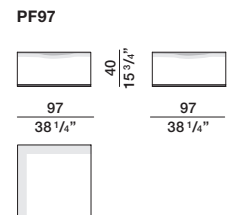

sofa

feather seating

sofa

fibre seating

sofa

feather seating

pouf HI-BRIDGE

code	gross weight kg.	volume mc.	packages	code	gross weight kg.	volume mc.	packages
D180F	72	1,732	1	D250G	96	2,37	1
D180G	72	1,732	1	PLF	40	0,816	1
D210F	81	2,005	1	PLG	40	0,816	1
D210G	81	2,005	1	PF97	24	0,518	1
D250F	96	2,37	1				