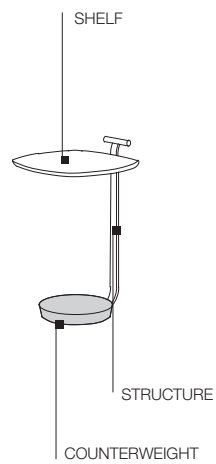

DATASHEET

REGISTERED
DESIGN

IX.2022

moltenigroup.com

Dimensions in centimeters and inches. The right to discontinue and make changes is reserved. This information is based on the latest product information available at the time of printing.

SHELF
Chipboard panel covered in wood veneer with melamine facing, shaved and painted with anthracite matt lacquer.

COUNTERWEIGHT ON THE GROUND
Black marquina marble.

DIMENSIONS

small table

STA1

DATASHEET

REGISTERED
DESIGN