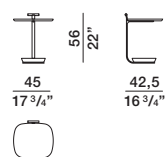

DATASHEET

REGISTERED
DESIGN

IX.2022

moltenigroup.com

Dimensions in centimeters and inches. The right to discontinue and make changes is reserved. This information is based on the latest product information available at the time of printing.

SHELF
Chipboard panel covered in wood veneer with melamine facing, shaved and painted with anthracite matt lacquer.

COUNTERWEIGHT ON THE GROUND
Black marquina marble.

DIMENSIONS

small table

STA1

DATASHEET

REGISTERED
DESIGN