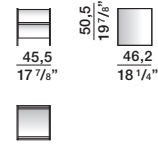

DATASHEET

REGISTERED
DESIGN

IX.2023

moltenigroup.com

Dimensions in centimeters and inches. The right to discontinue and make changes is reserved. This information is based on the latest product information available at the time of printing.

DIMENSIONS

night table

CCN1

night table

CCN2

Molteni & C

night table

CCN3